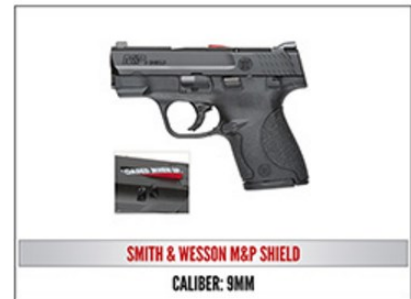

2017 Table Packages

Lead - \$650 – Table for 8, choice of Kel-Tec PF9 or Savage 17 WSM

Bronze – \$800 - Includes Table for 8, and choice of either a Mossberg Patriot Rifle .270 Win, S&W M&P 9mm, or Yeti 35

Silver - \$1250—Includes Reserved Table of 8, and choice of Smith and Wesson M&P15 Sport II 5.56, Marlin Model 1895 45-70 Govt., or Remington 1911 R1 .45 5"

Gold \$2000— Includes Reserved Table of 8, and choice of Ruger Enhanced Precision Rifle 6.5 Creedmoor or Nuzaam African Safari for Four (4)

Platinum Table \$10,000

Reserved Table of Eight (8), and a One Ruger Enhance Precision Rifle 6.5 Creedmoor, One Ruger Enhance Precision Rifle .308. Two Nuzaam African Safari for 4, and Eight (8) Yeti 50 Coolers