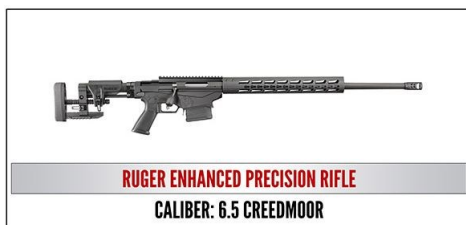

2017 Table Packages

Lead - \$650 – Table for 8, choice of Kel-Tec PF9 or Savage 17 WSM

Bronze – \$800 - Includes Table for 8, and choice of either a Mossberg Patriot Rifle .270 Win, S&W M&P 9mm, or Yeti 35

Silver - \$1250—Includes Reserved Table of 8, and choice of Smith and Wesson M&P15 Sport II 5.56, Marlin Model 1895 45-70 Govt., or Remington 1911 R1 .45 5"

Gold \$2000— Includes Reserved Table of 8, and choice of Ruger Enhanced Precision Rifle 6.5 Creedmoor or Nuzaam African Safari for Four (4)

Platinum Table \$10,000

Reserved Table of Eight (8), and a One Ruger Enhance Precision Rifle 6.5 Creedmoor, One Ruger Enhance Precision Rifle .308. Two Nuzaam African Safari for 4, and Eight (8) Yeti 50 Coolers