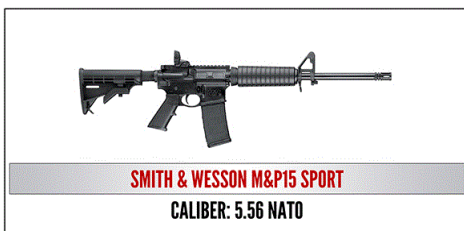

2017 Table Packages

Lead - \$650 – Table for 8, choice of Kel-Tec PF9 or Savage 17 WSM

Bronze – \$800 - Includes Table for 8, and choice of either a Mossberg Patriot Rifle .270 Win, S&W M&P 9mm, or Yeti 35

Silver - \$1250—Includes Reserved Table of 8, and choice of Smith and Wesson M&P15 Sport II 5.56, Marlin Model 1895 45-70 Govt., or Remington 1911 R1 .45 5"

Gold \$2000— Includes Reserved Table of 8, and choice of Ruger Enhanced Precision Rifle 6.5 Creedmoor or Nuzaam African Safari for Four (4)

Platinum Table \$10,000

Reserved Table of Eight (8), and a One Ruger Enhance Precision Rifle 6.5 Creedmoor, One Ruger Enhance Precision Rifle .308. Two Nuzaam African Safari for 4, and Eight (8) Yeti 50 Coolers