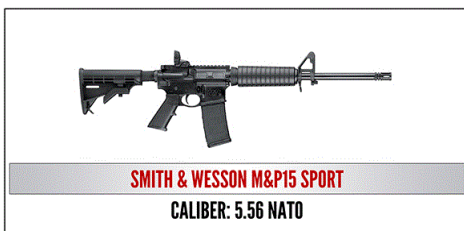

# 2017 Table Packages

**Lead - \$750 – Table for 8, choice of Kel-Tec PF9 or Savage 17 WSM**

**Bronze – \$950 - Includes Table for 8, and choice of either a Mossberg Patriot Rifle .270 Win, S&W M&P 9mm, or Yeti 35**

**Silver - \$1250—Includes Reserved Table of 8, and choice of Smith and Wesson M&P15 Sport II 5.56, Marlin Model 1895 45-70 Govt., or Remington 1911 R1 .45 5"**

**Gold \$2000— Includes Reserved Table of 8, and choice of Ruger Enhanced Precision Rifle 6.5 Creedmoor or Nuzaan African Safari for Four (4)**

## Platinum Table \$10,000

Reserved Table of Eight (8), and a One Ruger Enhance Precision Rifle 6.5 Creedmoor, One Ruger Enhance Precision Rifle .308. Two Nuzaam African Safari for 4, and Eight (8) Yeti 50 Coolers