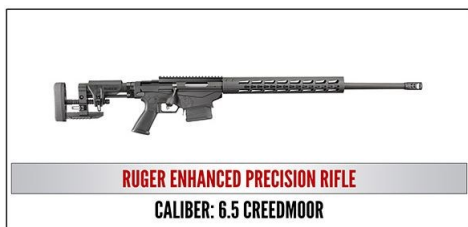

# 2017 Table Packages

**Lead - \$750 – Table for 8, choice of Kel-Tec PF9 or Savage 17 WSM**

**Bronze – \$950 - Includes Table for 8, and choice of either a Mossberg Patriot Rifle .270 Win, S&W M&P 9mm, or Yeti 35**

**Silver - \$1250—Includes Reserved Table of 8, and choice of Smith and Wesson M&P15 Sport II 5.56, Marlin Model 1895 45-70 Govt., or Remington 1911 R1 .45 5"**

**Gold \$2000— Includes Reserved Table of 8, and choice of Ruger Enhanced Precision Rifle 6.5 Creedmoor or Nuzaan African Safari for Four (4)**

## Platinum Table \$10,000

Reserved Table of Eight (8), and a One Ruger Enhance Precision Rifle 6.5 Creedmoor, One Ruger Enhance Precision Rifle .308. Two Nuzaam African Safari for 4, and Eight (8) Yeti 50 Coolers