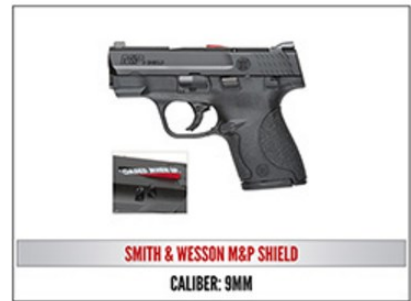

# 2017 Table Packages

**Lead - \$750 – Table for 8, choice of Kel-Tec PF9 or Savage 17 WSM**

**Bronze – \$950 - Includes Table for 8, and choice of either a Mossberg Patriot Rifle .270 Win, S&W M&P 9mm, or Yeti 35**

**Silver - \$1250—Includes Reserved Table of 8, and choice of Smith and Wesson M&P15 Sport II 5.56, Marlin Model 1895 45-70 Govt., or Remington 1911 R1 .45 5"**

**Gold \$2000— Includes Reserved Table of 8, and choice of Ruger Enhanced Precision Rifle 6.5 Creedmoor or Nuzaan African Safari for Four (4)**

## Platinum Table \$10,000

Reserved Table of Eight (8), and a One Ruger Enhance Precision Rifle 6.5 Creedmoor, One Ruger Enhance Precision Rifle .308. Two Nuzaam African Safari for 4, and Eight (8) Yeti 50 Coolers