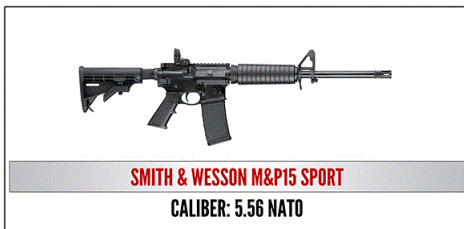

2017 Table Packages

Lead 1000 - \$- Table for 8, choice of Kel-Tec PF9 or Savage 17 WSM

Bronze – \$1250 - Includes Table for 8, and choice of either a Mossberg Patriot Rifle .270 Win, S&W M&P 9mm, or Yeti 35

Silver - \$1600 — Includes Reserved Table of 8, and choice of Smith and Wesson M&P15 Sport II 5.56, Marlin Model 1895 45-70 Govt., or Remington 1911 R1 .45 5"

Gold \$2600 — Includes Reserved Table of 8, and choice of Ruger Enhanced Precision Rifle 6.5 Creedmoor or Nuzaan African Safari for Four (4)

Platinum Table \$10,000

Reserved Table of Eight (8), and one Ruger Enhance Precision Rifle 6.5 Creedmoor, one Ruger Enhance Precision Rifle .308. Two Nuzaam African Safari for 4, and Eight (8) Yeti 50 Coolers