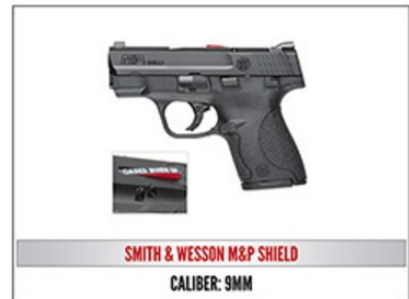

2017 Table Packages

Lead 1000 - \$- Table for 8, choice of Kel-Tec PF9 or Savage 17 WSM

Bronze – \$1250 - Includes Table for 8, and choice of either a Mossberg Patriot Rifle .270 Win, S&W M&P 9mm, or Yeti 35

Silver - \$1600 — Includes Reserved Table of 8, and choice of Smith and Wesson M&P15 Sport II 5.56, Marlin Model 1895 45-70 Govt., or Remington 1911 R1 .45 5"

Gold \$2600 — Includes Reserved Table of 8, and choice of Ruger Enhanced Precision Rifle 6.5 Creedmoor or Nuzaan African Safari for Four (4)

Platinum Table \$10,000

Reserved Table of Eight (8), and one Ruger Enhance Precision Rifle 6.5 Creedmoor, one Ruger Enhance Precision Rifle .308. Two Nuzaam African Safari for 4, and Eight (8) Yeti 50 Coolers