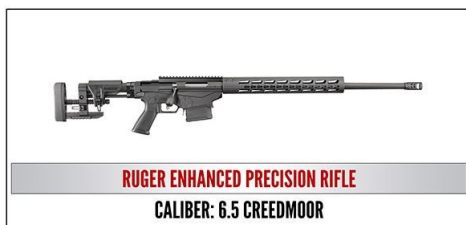

2017 Table Packages

Lead 1000 - \$- Table for 8, choice of Kel-Tec PF9 or Savage 17 WSM

Bronze – \$1250 - Includes Table for 8, and choice of either a Mossberg Patriot Rifle .270 Win, S&W M&P 9mm, or Yeti 35

Silver - \$1600 — Includes Reserved Table of 8, and choice of Smith and Wesson M&P15 Sport II 5.56, Marlin Model 1895 45-70 Govt., or Remington 1911 R1 .45 5"

Gold \$2600 — Includes Reserved Table of 8, and choice of Ruger Enhanced Precision Rifle 6.5 Creedmoor or Nuzaan African Safari for Four (4)

Platinum Table \$10,000

Reserved Table of Eight (8), and one Ruger Enhance Precision Rifle 6.5 Creedmoor, one Ruger Enhance Precision Rifle .308. Two Nuzaam African Safari for 4, and Eight (8) Yeti 50 Coolers