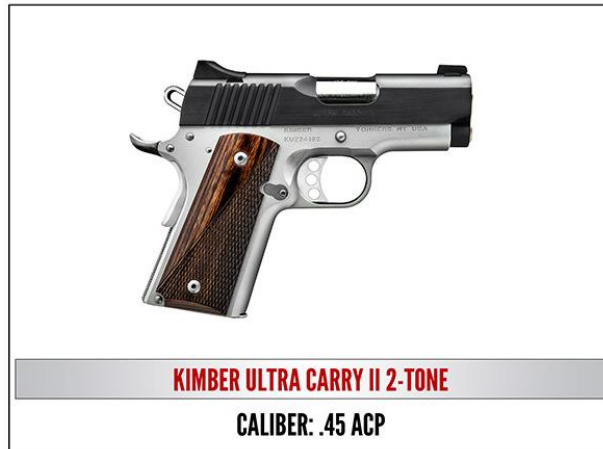

Limited Special Drawing for All Package Buyers

Only those that purchase a 'package' on entered in Drawing!

$200. Package	1-Ticket
$350. Package	2-Tickets
$500. Package	2-Tickets
$750. Package	4-Tickets
$1000. Package	4-Tickets
$1500. Table	8-Tickets
$2018 Table	8-Tickets
$2500. Table	8-Tickets
$3000. Table	8-Tickets