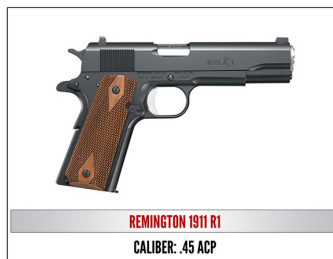

2018 Table Packages

\$1000 - Includes Table for 8, and choice of either a Mossberg Patriot Rifle .270 Win, or Taurus .357 or Kel-Tec PMR-30 .22 Mag

\$1250—Includes Reserved Table of 8, and choice of either a Kel-tec CMR 30 or S&W M&P 9mm Shield or Ruger 7MM-08

\$1500— Includes Reserved Table of 8 and choice of either a S&W M&P15 Sport II 5.56 or Remington 1911 R1 .45 or Sig Sauer P238 .380 ACP

\$1750— Includes a Reserved Table of 8 and a choice of either a Century Arms .308 or Henry Lever Action 45-70 or a Colt Government .45 ACP

\$2000— Includes a Reserved Table of 8 and a choice of either a Kel-Tec RDB 5.56 or Kimber Ultra CDP II .45 ACP or Henry Second Amendment Tribute Edition .22 LR Rifle

Gold \$2500— Includes Reserved Table of 8, and choice of Ruger Enhanced Precision Rifle 6.5 Creedmoor or Kimber Onyx Ultra Carry II .45 or Daniel Defense DDM4V7 or Wild Wildebeest African Safari for 4

\$3000— Includes a Reserved Table of 8 and a choice of either a M48 Liberty 30 Nosler or Daniel Defense DDM4V11 Tornado 5.56 or Springfield M1A Standard .308

\$3500— Includes a Reserved Table of 8 and a choice of either a 2015 High Caliber Club Original Henry 44-40 or 2016 High Caliber Club 1886 Winchester