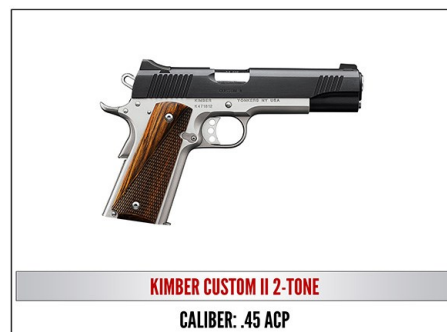

\$1500— Includes Reserved Table of 8 and choice of either a S&W M&P15 Sport II 5.56 or Remington 1911 R1 .45 or Sig Sauer P238 .380 ACP

\$1750— Includes a Reserved Table of 8 and a choice of either a Century Arms .308 or Henry Lever Action 45-70 or a Colt Government .45 ACP

\$2000— Includes a Reserved Table of 8 and a choice of either a Kel-Tec RDB 5.56 or Kimber Ultra CDP II .45 ACP or Henry Second Amendment Tribute Edition .22 LR Rifle

Gold \$2500— Includes Reserved Table of 8, and choice of Ruger Enhanced Precision Rifle 6.5 Creedmoor or Kimber Onyx Ultra Carry II .45 or Daniel Defense DDM4V7 or Wild Wildebeest African Safari for 4

\$3000— Includes a Reserved Table of 8 and a choice of either a M48 Liberty 30 Nosler or Daniel Defense DDM4V11 Tornado 5.56 or Springfield M1A Standard .308

\$3500— Includes a Reserved Table of 8 and a choice of either a 2015 High Caliber Club Original Henry 44-40 or 2016 High Caliber Club 1886 Winchester

\$5000— Includes a Reserved Table of 8 , 8 Vortex Diamondback 10x42 Binoculars , 1 Kimber Custom II 2-tone .45 ACP and 1 Kimber Micro Carry 9mm 2-Tone

Platinum Table \$10,000

Reserved Table of Eight (8), and 1 Ruger Enhance Precision Rifle 6.5 Creedmoor, 1 Daniel Defense DDM4V7. 2 Wild Wildebeest African Safari for 4, and 8 Yeti 50QT Coolers