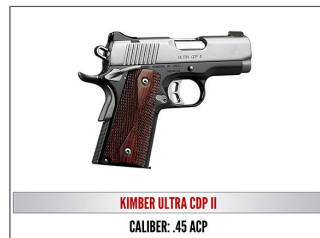

2018 Table Packages

\$1000 - Includes Table for 8, and choice of either a Mossberg Patriot Rifle .270 Win, or Taurus .357 or Kel-Tec PMR-30 .22 Mag

\$1250—Includes Reserved Table of 8, and choice of either a Kel-tec CMR 30 or S&W M&P 9mm Shield or Ruger 7MM-08

\$1500— Includes Reserved Table of 8 and choice of either a S&W M&P15 Sport II 5.56 or Remington 1911 R1 .45 or Sig Sauer P238 .380 ACP

\$1750— Includes a Reserved Table of 8 and a choice of either a Century Arms .308 or Henry Lever Action 45-70 or a Colt Government .45 ACP

\$2000— Includes a Reserved Table of 8 and a choice of either a Kel-Tec RDB 5.56 or Kimber Ultra CDP II .45 ACP or Henry Second Amendment Tribute Edition .22 LR Rifle

Gold \$2500— Includes Reserved Table of 8, and choice of Ruger Enhanced Precision Rifle 6.5 Creedmoor or Kimber Onyx Ultra Carry II .45 or Daniel Defense DDM4V7 or Wild Wildebeest African Safari for 4

\$3000— Includes a Reserved Table of 8 and a choice of either a M48 Liberty 30 Nosler or Daniel Defense DDM4V11 Tornado 5.56 or Springfield M1A Standard .308

\$3500— Includes a Reserved Table of 8 and a choice of either a 2015 High Caliber Club Original Henry 44-40 or 2016 High Caliber Club 1886 Winchester