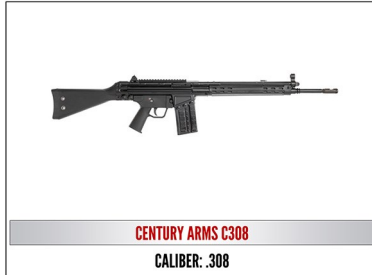

2018 Table Packages

\$1000 - Includes Table for 8, and choice of either a Mossberg Patriot Rifle .270 Win, or Taurus .357 or Kel-Tec PMR-30 .22 Mag

\$1250—Includes Reserved Table of 8, and choice of either a Kel-tec CMR 30 or S&W M&P 9mm Shield or Ruger 7MM-08

\$1500— Includes Reserved Table of 8 and choice of either a S&W M&P15 Sport II 5.56 or Remington 1911 R1 .45 or Sig Sauer P238 .380 ACP

\$1750— Includes a Reserved Table of 8 and a choice of either a Century Arms .308 or Henry Lever Action 45-70 or a Colt Government .45 ACP

\$2000— Includes a Reserved Table of 8 and a choice of either a Kel-Tec RDB 5.56 or Kimber Ultra CDP II .45 ACP or Henry Second Amendment Tribute Edition .22 LR Rifle

Gold \$2500— Includes Reserved Table of 8, and choice of Ruger Enhanced Precision Rifle 6.5 Creedmoor or Kimber Onyx Ultra Carry II .45 or Daniel Defense DDM4V7 or Wild Wildebeest African Safari for 4

\$3000— Includes a Reserved Table of 8 and a choice of either a M48 Liberty 30 Nosler or Daniel Defense DDM4V11 Tornado 5.56 or Springfield M1A Standard .308

\$3500— Includes a Reserved Table of 8 and a choice of either a 2015 High Caliber Club Original Henry 44-40 or 2016 High Caliber Club 1886 Winchester