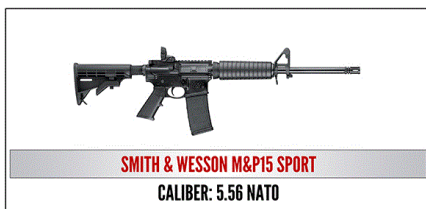

2018 Table Packages

\$1000 - Includes Table for 8, and choice of either a Mossberg Patriot Rifle .270 Win, or Taurus .357 or Kel-Tec PMR-30 .22 Mag

\$1250—Includes Reserved Table of 8, and choice of either a Kel-tec CMR 30 or S&W M&P 9mm Shield or Ruger 7MM-08

\$1500— Includes Reserved Table of 8 and choice of either a S&W M&P15 Sport II 5.56 or Remington 1911 R1 .45 or Sig Sauer P238 .380 ACP

\$1750— Includes a Reserved Table of 8 and a choice of either a Century Arms .308 or Henry Lever Action 45-70 or a Colt Government .45 ACP

\$2000— Includes a Reserved Table of 8 and a choice of either a Kel-Tec RDB 5.56 or Kimber Ultra CDP II .45 ACP or Henry Second Amendment Tribute Edition .22 LR Rifle

Gold \$2500— Includes Reserved Table of 8, and choice of Ruger Enhanced Precision Rifle 6.5 Creedmoor or Kimber Onyx Ultra Carry II .45 or Daniel Defense DDM4V7 or Wild Wildebeest African Safari for 4