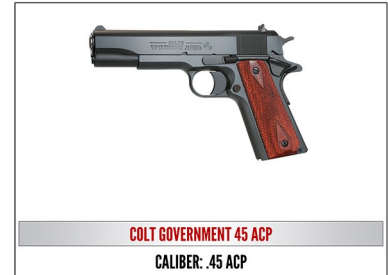

2018 Table Packages

\$1000 - Includes Table for 8, and choice of either a Mossberg Patriot Rifle .270 Win, or Taurus .357 or Kel-Tec PMR-30 .22 Mag

\$1250—Includes Reserved Table of 8, and choice of either a Kel-tec CMR 30 or S&W M&P 9mm Shield or Ruger 7MM-08

\$1500— Includes Reserved Table of 8 and choice of either a S&W M&P15 Sport II 5.56 or Remington 1911 R1 .45 or Sig Sauer P238 .380 ACP

\$1750— Includes a Reserved Table of 8 and a choice of either a Century Arms .308 or Henry Lever Action 45-70 or a Colt Government .45 ACP

\$2000— Includes a Reserved Table of 8 and a choice of either a Kel-Tec RDB 5.56 or Kimber Ultra CDP II .45 ACP or Henry Second Amendment Tribute Edition .22 LR Rifle

Gold \$2500— Includes Reserved Table of 8, and choice of Ruger Enhanced Precision Rifle 6.5 Creedmoor or Kimber Onyx Ultra Carry II .45 or Daniel Defense DDM4V7 or Wild Wildebeest African Safari for 4

\$3000— Includes a Reserved Table of 8 and a choice of either a M48 Liberty 30 Nosler or Daniel Defense DDM4V11 Tornado 5.56 or Springfield M1A Standard .308

\$3500— Includes a Reserved Table of 8 and a choice of either a 2015 High Caliber Club Original Henry 44-40 or 2016 High Caliber Club 1886 Winchester