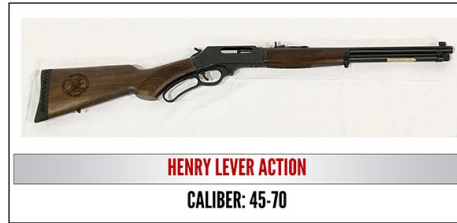

2018 Table Packages

\$1000 - Includes Table for 8, and choice of either a Mossberg Patriot Rifle .270 Win, or Taurus .357 or Kel-Tec PMR-30 .22 Mag

\$1250—Includes Reserved Table of 8, and choice of either a Kel-tec CMR 30 or S&W M&P 9mm Shield or Ruger 7MM-08

\$1500— Includes Reserved Table of 8 and choice of either a S&W M&P15 Sport II 5.56 or Remington 1911 R1 .45 or Sig Sauer P238 .380 ACP

\$1750— Includes a Reserved Table of 8 and a choice of either a Century Arms .308 or Henry Lever Action 45-70 or a Colt Government .45 ACP

\$2000— Includes a Reserved Table of 8 and a choice of either a Kel-Tec RDB 5.56 or Kimber Ultra CDP II .45 ACP or Henry Second Amendment Tribute Edition .22 LR Rifle

Gold \$2500— Includes Reserved Table of 8, and choice of Ruger Enhanced Precision Rifle 6.5 Creedmoor or Kimber Onyx Ultra Carry II .45 or Daniel Defense DDM4V7 or Wild Wildebeest African Safari for 4

\$3000— Includes a Reserved Table of 8 and a choice of either a M48 Liberty 30 Nosler or Daniel Defense DDM4V11 Tornado 5.56 or Springfield M1A Standard .308

\$3500— Includes a Reserved Table of 8 and a choice of either a 2015 High Caliber Club Original Henry 44-40 or 2016 High Caliber Club 1886 Winchester