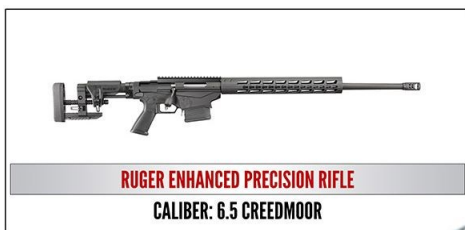

2018 Table Packages

\$1000 - Includes Table for 8, and choice of either a Mossberg Patriot Rifle .270 Win, or Taurus .357 or Kel-Tec PMR-30 .22 Mag

\$1250—Includes Reserved Table of 8, and choice of either a Kel-tec CMR 30 or S&W M&P 9mm Shield or Ruger 7MM-08

\$1500— Includes Reserved Table of 8 and choice of either a S&W M&P15 Sport II 5.56 or Remington 1911 R1 .45 or Sig Sauer P238 .380 ACP

\$1750— Includes a Reserved Table of 8 and a choice of either a Century Arms .308 or Henry Lever Action 45-70 or a Colt Government .45 ACP

\$2000— Includes a Reserved Table of 8 and a choice of either a Kel-Tec RDB 5.56 or Kimber Ultra CDP II .45 ACP or Henry Second Amendment Tribute Edition .22 LR Rifle

Gold \$2500— Includes Reserved Table of 8, and choice of Ruger Enhanced Precision Rifle 6.5 Creedmoor or Kimber Onyx Ultra Carry II .45 or Daniel Defense DDM4V7 or Wild Wildebeest African Safari for 4

\$3000— Includes a Reserved Table of 8 and a choice of either a M48 Liberty 30 Nosler or Daniel Defense DDM4V11 Tornado 5.56 or Springfield M1A Standard .308

\$3500— Includes a Reserved Table of 8 and a choice of either a 2015 High Caliber Club Original Henry 44-40 or 2016 High Caliber Club 1886 Winchester