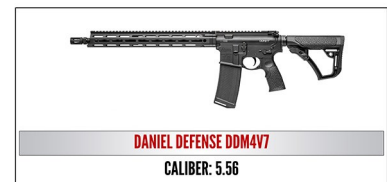

2018 Table Packages

\$1000 - Includes Table for 8, and choice of either a Mossberg Patriot Rifle .270 Win, or Taurus .357 or Kel-Tec PMR-30 .22 Mag

\$1250—Includes Reserved Table of 8, and choice of either a Kel-tec CMR 30 or S&W M&P 9mm Shield or Ruger 7MM-08

\$1500— Includes Reserved Table of 8 and choice of either a S&W M&P15 Sport II 5.56 or Remington 1911 R1 .45 or Sig Sauer P238 .380 ACP

\$1750— Includes a Reserved Table of 8 and a choice of either a Century Arms .308 or Henry Lever Action 45-70 or a Colt Government .45 ACP

\$2000— Includes a Reserved Table of 8 and a choice of either a Kel-Tec RDB 5.56 or Kimber Ultra CDP II .45 ACP or Henry Second Amendment Tribute Edition .22 LR Rifle

Gold \$2500— Includes Reserved Table of 8, and choice of Ruger Enhanced Precision Rifle 6.5 Creedmoor or Kimber Onyx Ultra Carry II .45 or Daniel Defense DDM4V7 or Wild Wildebeest African Safari for 4

\$3000— Includes a Reserved Table of 8 and a choice of either a M48 Liberty 30 Nosler or Daniel Defense DDM4V11 Tornado 5.56 or Springfield M1A Standard .308

\$3500— Includes a Reserved Table of 8 and a choice of either a 2015 High Caliber Club Original Henry 44-40 or 2016 High Caliber Club 1886 Winchester