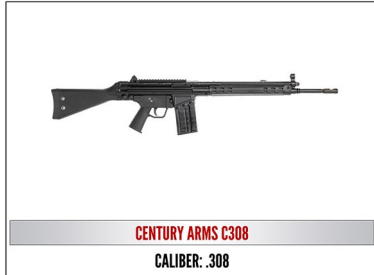

2018 Table Packages

\$800– Table for 8, choice of Ruger American .22LR or Kel-Tec PF9 or Chiappa .22LR Takedown or Yeti 35

\$1000 - Includes Table for 8, and choice of either a Mossberg Patriot Rifle .270 Win, or Taurus .357 or Kel-Tec PMR-30 .22 Mag

\$1250—Includes Reserved Table of 8, and choice of either a Kel-tec CMR 30 or S&W M&P 9mm Shield or Ruger 7MM-08

\$1500— Includes Reserved Table of 8 and choice of either a S&W M&P15 Sport II 5.56 or Remington 1911 R1 45 or Sig Sauer P238 .380 ACP

\$1750— Includes a Reserved Table of 8 and a choice of either a Century Arms .308 or Henry Lever Action 45-70 or a Colt Government .45 ACP

\$2000— Includes a Reserved Table of 8 and a choice of either a Kel-Tec RDB 5.56 or Kimber Ultra CDP II .45 ACP or Henry Second Amendment Tribute Edition .22 LR Rifle

Gold \$2500— Includes Reserved Table of 8, and choice of Ruger Enhanced Precision Rifle 6.5 Creedmoor or Kimber Onyx Ultra Carry II .45 or Nuzaam African Safari for Four or Daniel Defense DDM4V7

\$3000— Includes a Reserved Table of 8 and a choice of either a M48 Liberty 30 Nosler or Daniel Defense DDM4V11 Tornado 5.56 or Springfield M1A Standard .308