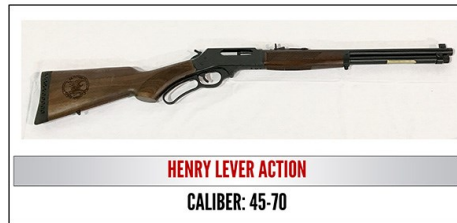

2018 Table Packages

\$800– Table for 8, choice of Ruger American .22LR or Kel-Tec PF9 or Chiappa .22LR Takedown or Yeti 35

\$1000 - Includes Table for 8, and choice of either a Mossberg Patriot Rifle .270 Win, or Taurus .357 or Kel-Tec PMR-30 .22 Mag

\$1250—Includes Reserved Table of 8, and choice of either a Kel-tec CMR 30 or S&W M&P 9mm Shield or Ruger 7MM-08

\$1500— Includes Reserved Table of 8 and choice of either a S&W M&P15 Sport II 5.56 or Remington 1911 R1 45 or Sig Sauer P238 .380 ACP

\$1750— Includes a Reserved Table of 8 and a choice of either a Century Arms .308 or Henry Lever Action 45-70 or a Colt Government .45 ACP

\$2000— Includes a Reserved Table of 8 and a choice of either a Kel-Tec RDB 5.56 or Kimber Ultra CDP II .45 ACP or Henry Second Amendment Tribute Edition .22 LR Rifle

Gold \$2500— Includes Reserved Table of 8, and choice of Ruger Enhanced Precision Rifle 6.5 Creedmoor or Kimber Onyx Ultra Carry II .45 or Nuzaam African Safari for Four or Daniel Defense DDM4V7

\$3000— Includes a Reserved Table of 8 and a choice of either a M48 Liberty 30 Nosler or Daniel Defense DDM4V11 Tornado 5.56 or Springfield M1A Standard .308