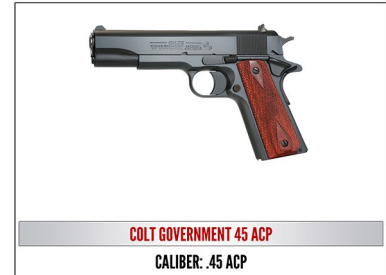

2018 Table Packages

\$800– Table for 8, choice of Ruger American .22LR or Kel-Tec PF9 or Chiappa .22LR Takedown or Yeti 35

\$1000 - Includes Table for 8, and choice of either a Mossberg Patriot Rifle .270 Win, or Taurus .357 or Kel-Tec PMR-30 .22 Mag

\$1250—Includes Reserved Table of 8, and choice of either a Kel-tec CMR 30 or S&W M&P 9mm Shield or Ruger 7MM-08

\$1500— Includes Reserved Table of 8 and choice of either a S&W M&P15 Sport II 5.56 or Remington 1911 R1 45 or Sig Sauer P238 .380 ACP

\$1750— Includes a Reserved Table of 8 and a choice of either a Century Arms .308 or Henry Lever Action 45-70 or a Colt Government .45 ACP

\$2000— Includes a Reserved Table of 8 and a choice of either a Kel-Tec RDB 5.56 or Kimber Ultra CDP II .45 ACP or Henry Second Amendment Tribute Edition .22 LR Rifle

Gold \$2500— Includes Reserved Table of 8, and choice of Ruger Enhanced Precision Rifle 6.5 Creedmoor or Kimber Onyx Ultra Carry II .45 or Nuzaam African Safari for Four or Daniel Defense DDM4V7

\$3000— Includes a Reserved Table of 8 and a choice of either a M48 Liberty 30 Nosler or Daniel Defense DDM4V11 Tornado 5.56 or Springfield M1A Standard .308