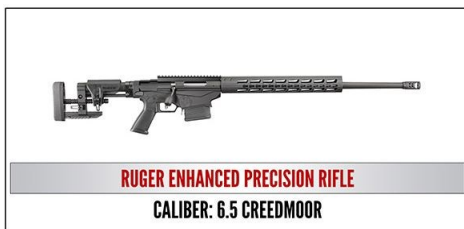

2018 Table Packages

\$800– Table for 8, choice of Ruger American .22LR or Kel-Tec PF9 or Chiappa .22LR Takedown or Yeti 35

\$1000 - Includes Table for 8, and choice of either a Mossberg Patriot Rifle .270 Win, or Taurus .357 or Kel-Tec PMR-30 .22 Mag

\$1250—Includes Reserved Table of 8, and choice of either a Kel-tec CMR 30 or S&W M&P 9mm Shield or Ruger 7MM-08

\$1500— Includes Reserved Table of 8 and choice of either a S&W M&P15 Sport II 5.56 or Remington 1911 R1 45 or Sig Sauer P238 .380 ACP

\$1750— Includes a Reserved Table of 8 and a choice of either a Century Arms .308 or Henry Lever Action 45-70 or a Colt Government .45 ACP

\$2000— Includes a Reserved Table of 8 and a choice of either a Kel-Tec RDB 5.56 or Kimber Ultra CDP II .45 ACP or Henry Second Amendment Tribute Edition .22 LR Rifle

Gold \$2500— Includes Reserved Table of 8, and choice of Ruger Enhanced Precision Rifle 6.5 Creedmoor or Kimber Onyx Ultra Carry II .45 or Nuzaam African Safari for Four or Daniel Defense DDM4V7

\$3000— Includes a Reserved Table of 8 and a choice of either a M48 Liberty 30 Nosler or Daniel Defense DDM4V11 Tornado 5.56 or Springfield M1A Standard .308