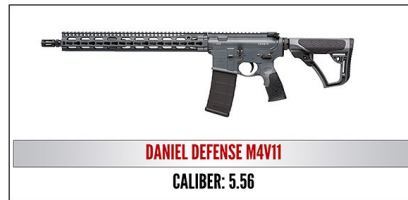

\$1250—Includes Reserved Table of 8, and choice of either a Kel-tec CMR 30 or S&W M&P 9mm Shield or Ruger 7MM-08

\$1500— Includes Reserved Table of 8 and choice of either a S&W M&P15 Sport II 5.56 or Remington 1911 R1 45 or Sig Sauer P238 .380 ACP

\$1750— Includes a Reserved Table of 8 and a choice of either a Century Arms .308 or Henry Lever Action 45-70 or a Colt Government .45 ACP

\$2000— Includes a Reserved Table of 8 and a choice of either a Kel-Tec RDB 5.56 or Kimber Ultra CDP II .45 ACP or Henry Second Amendment Tribute Edition .22 LR Rifle

Gold \$2500— Includes Reserved Table of 8, and choice of Ruger Enhanced Precision Rifle 6.5 Creedmoor or Kimber Onyx Ultra Carry II .45 or Nuzaam African Safari for Four or Daniel Defense DDM4V7

\$3000— Includes a Reserved Table of 8 and a choice of either a M48 Liberty 30 Nosler or Daniel Defense DDM4V11 Tornado 5.56 or Springfield M1A Standard .308