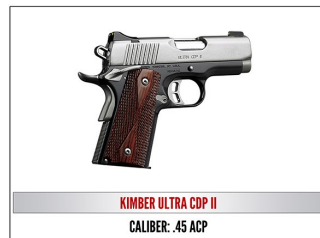

2018 Table Packages

\$800– Table for 8, choice of Ruger American .22LR or Kel-Tec PF9 or Chiappa .22LR Takedown or Yeti 35

\$1000 - Includes Table for 8, and choice of either a Mossberg Patriot Rifle .270 Win, or Taurus .357 or Kel-Tec PMR-30 .22 Mag

\$1250—Includes Reserved Table of 8, and choice of either a Kel-tec CMR 30 or S&W M&P 9mm Shield or Ruger 7MM-08

\$1500— Includes Reserved Table of 8 and choice of either a S&W M&P15 Sport II 5.56 or Remington 1911 R1 45 or Sig Sauer P238 .380 ACP

\$1750— Includes a Reserved Table of 8 and a choice of either a Century Arms .308 or Henry Lever Action 45-70 or a Colt Government .45 ACP

\$2000— Includes a Reserved Table of 8 and a choice of either a Kel-Tec RDB 5.56 or Kimber Ultra CDP II .45 ACP or Henry Second Amendment Tribute Edition .22 LR Rifle

Gold \$2500— Includes Reserved Table of 8, and choice of Ruger Enhanced Precision Rifle 6.5 Creedmoor or Kimber Onyx Ultra Carry II .45 or Nuzaam African Safari for Four or Daniel Defense DDM4V7

\$3000— Includes a Reserved Table of 8 and a choice of either a M48 Liberty 30 Nosler or Daniel Defense DDM4V11 Tornado 5.56 or Springfield M1A Standard .308