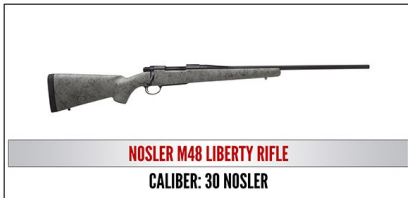

\$1250—Includes Reserved Table of 8, and choice of either a Kel-tec CMR 30 or S&W M&P 9mm Shield or Ruger 7MM-08

\$1500— Includes Reserved Table of 8 and choice of either a S&W M&P15 Sport II 5.56 or Remington 1911 R1 45 or Sig Sauer P238 .380 ACP

\$1750— Includes a Reserved Table of 8 and a choice of either a Century Arms .308 or Henry Lever Action 45-70 or a Colt Government .45 ACP

\$2000— Includes a Reserved Table of 8 and a choice of either a Kel-Tec RDB 5.56 or Kimber Ultra CDP II .45 ACP or Henry Second Amendment Tribute Edition .22 LR Rifle

Gold \$2500— Includes Reserved Table of 8, and choice of Ruger Enhanced Precision Rifle 6.5 Creedmoor or Kimber Onyx Ultra Carry II .45 or Nuzaam African Safari for Four or Daniel Defense DDM4V7

\$3000— Includes a Reserved Table of 8 and a choice of either a M48 Liberty 30 Nosler or Daniel Defense DDM4V11 Tornado 5.56 or Springfield M1A Standard .308

Platinum Table \$10,000

Reserved Table of Eight (8), and a One Ruger Enhance Precision Rifle 6.5 Creedmoor, One Daniel Defense DDM4V7. Two Nuzaam African Safari for 4, and Eight (8) Yeti 50 Coolers

RUGER ENHANCED PRECISION RIFLE