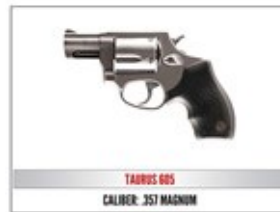

2018 Table Packages

\$800– Table for 8, choice of Ruger American .22LR or Kel-Tec PF9 or Chiappa .22LR Takedown or Yeti 35

\$1000 - Includes Table for 8, and choice of either a Mossberg Patriot Rifle .270 Win, or Taurus .357 or Kel-Tec PMR-30 .22 Mag

\$1250—Includes Reserved Table of 8, and choice of either a Kel-tec CMR 30 or S&W M&P 9mm Shield or Ruger 7MM-08

\$1500— Includes Reserved Table of 8 and choice of either a S&W M&P15 Sport II 5.56 or Remington 1911 R1 45 or Sig Sauer P238 .380 ACP

\$1750— Includes a Reserved Table of 8 and a choice of either a Century Arms .308 or Henry Lever Action 45-70 or a Colt Government .45 ACP

\$2000— Includes a Reserved Table of 8 and a choice of either a Kel-Tec RDB 5.56 or Kimber Ultra CDP II .45 ACP or Henry Second Amendment Tribute Edition .22 LR Rifle

Gold \$2500— Includes Reserved Table of 8, and choice of Ruger Enhanced Precision Rifle 6.5 Creedmoor or Kimber Onyx Ultra Carry II .45 or Nuzaam African Safari for Four or Daniel Defense DDM4V7

\$3000— Includes a Reserved Table of 8 and a choice of either a M48 Liberty 30 Nosler or Daniel Defense DDM4V11 Tornado 5.56 or Springfield M1A Standard .308