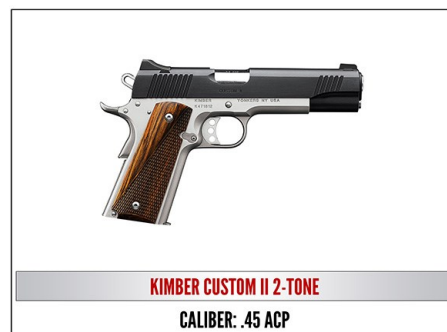

\$1750— Includes a Reserved Table of 8 and a choice of either a Century Arms .308 or Henry Lever Action 45-70 or a Colt Government .45 ACP

\$2000— Includes a Reserved Table of 8 and a choice of either a Kel-Tec RDB 5.56 or Kimber Ultra CDP II .45 ACP or Henry Second Amendment Tribute Edition .22 LR Rifle

Gold \$2500— Includes Reserved Table of 8, and choice of Ruger Enhanced Precision Rifle 6.5 Creedmoor or Kimber Onyx Ultra Carry II .45 or Nuzaam African Safari for Four or Daniel Defense DDM4V7

\$3000— Includes a Reserved Table of 8 and a choice of either a M48 Liberty 30 Nosler or Daniel Defense DDM4V11 Tornado 5.56 or Springfield M1A Standard .308

\$3500— Includes a Reserved Table of 8 and a choice of either a 2015 High Caliber Club Original Henry 44-40 or 2016 High Caliber Club 1886 Winchester

\$5000— Includes a Reserved Table of 8 , 8 Vortex Diamondback 10x42 Binoculars and Kimber Custom II 2-tone .45 ACP and 1 Kimber Micro Carry 9mm 2-Tone

Platinum Table \$10,000

Reserved Table of Eight (8), and a One Ruger Enhance Precision Rifle 6.5 Creedmoor, One Daniel Defense DDM4V7. Two Nuzaam African Safari for 4, and Eight (8) Yeti 50 Coolers

RUGER ENHANCED PRECISION RIFLE