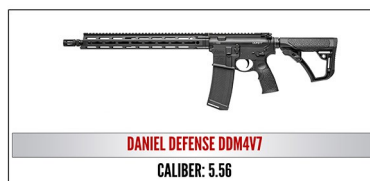

2018 Table Packages

\$800– Table for 8, choice of Ruger American .22LR or Kel-Tec PF9 or Chiappa .22LR Takedown or Yeti 35

\$1000 - Includes Table for 8, and choice of either a Mossberg Patriot Rifle .270 Win, or Taurus .357 or Kel-Tec PMR-30 .22 Mag

\$1250—Includes Reserved Table of 8, and choice of either a Kel-tec CMR 30 or S&W M&P 9mm Shield or Ruger 7MM-08

\$1500— Includes Reserved Table of 8 and choice of either a S&W M&P15 Sport II 5.56 or Remington 1911 R1 45 or Sig Sauer P238 .380 ACP

\$1750— Includes a Reserved Table of 8 and a choice of either a Century Arms .308 or Henry Lever Action 45-70 or a Colt Government .45 ACP

\$2000— Includes a Reserved Table of 8 and a choice of either a Kel-Tec RDB 5.56 or Kimber Ultra CDP II .45 ACP or Henry Second Amendment Tribute Edition .22 LR Rifle

Gold \$2500— Includes Reserved Table of 8, and choice of Ruger Enhanced Precision Rifle 6.5 Creedmoor or Kimber Onyx Ultra Carry II .45 or Nuzaam African Safari for Four or Daniel Defense DDM4V7

\$3000— Includes a Reserved Table of 8 and a choice of either a M48 Liberty 30 Nosler or Daniel Defense DDM4V11 Tornado 5.56 or Springfield M1A Standard .308