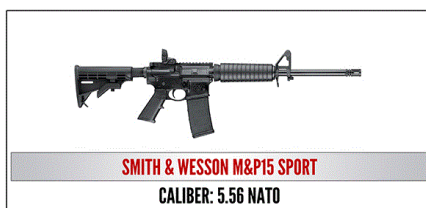

2018 Table Packages

\$800– Table for 8, choice of Ruger American .22LR or Kel-Tec PF9 or Chiappa .22LR Takedown or Yeti 35

\$1000 - Includes Table for 8, and choice of either a Mossberg Patriot Rifle .270 Win, or Taurus .357 or Kel-Tec PMR-30 .22 Mag

\$1250—Includes Reserved Table of 8, and choice of either a Kel-tec CMR 30 or S&W M&P 9mm Shield or Ruger 7MM-08

\$1500— Includes Reserved Table of 8 and choice of either a S&W M&P15 Sport II 5.56 or Remington 1911 R1 45 or Sig Sauer P238 .380 ACP

\$1750— Includes a Reserved Table of 8 and a choice of either a Century Arms .308 or Henry Lever Action 45-70 or a Colt Government .45 ACP

\$2000— Includes a Reserved Table of 8 and a choice of either a Kel-Tec RDB 5.56 or Kimber Ultra CDP II .45 ACP or Henry Second Amendment Tribute Edition .22 LR Rifle

Gold \$2500— Includes Reserved Table of 8, and choice of Ruger Enhanced Precision Rifle 6.5 Creedmoor or Kimber Onyx Ultra Carry II .45 or Nuzaam African Safari for Four or Daniel Defense DDM4V7

\$3000— Includes a Reserved Table of 8 and a choice of either a M48 Liberty 30 Nosler or Daniel Defense DDM4V11 Tornado 5.56 or Springfield M1A Standard .308