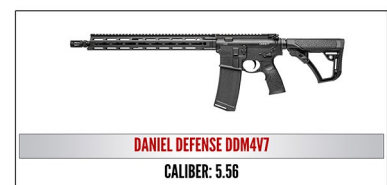

**\$1000** - Includes Table for 8, and choice of either a Mossberg Patriot Rifle .270 Win, or Taurus .357 or Kel-Tec PMR-30 .22 Mag

**\$1250**—Includes Reserved Table of 8, and choice of either a Kel-tec CMR 30 or S&W M&P 9mm Shield or Remington 30-06

**\$1500**— Includes Reserved Table of 8 and choice of either a S&W M&P15 Sport II 5.56 or KAHR 1911BKO .45 or Sig Sauer P238 .380 ACP

**\$1750**— Includes a Reserved Table of 8 and a choice of either a Century Arms .308 or Tristar Viper 28GA or a Colt Government .45 ACP

**\$2000**— Includes a Reserved Table of 8 and a choice of either a Kel-Tec RDB 5.56 or Kimber Ultra CDP II .45 ACP or Henry Second Amendment Tribute Edition .22 LR Rifle

**Gold \$2500**— Includes Reserved Table of 8, and choice of Ruger Enhanced Precision Rifle 6.5 Creedmoor or Kimber Onyx Ultra Carry II .45 or Daniel Defense DDM4V7 or Wild Wildebeest African Safari for 4