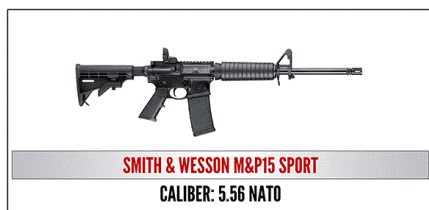

## Alamo 2018 Table Packages

**\$800** - Includes Table for 8 and 2018 Liberty Sponsorship

**Liberty**  
**\$300**

**INCLUDES:**

- Buck Knife with Presentation Box
- Traditions magazine (mailed quarterly)
- Sponsor Hat

**\$1000** - Includes Table for 8, and choice of either a Mossberg Patriot Rifle .270 Win, or Taurus .357 or Kel-Tec PMR-30 .22 Mag

**\$1250**—Includes Reserved Table of 8, and choice of either a Kel-tec CMR 30 or S&W M&P 9mm Shield or Remington 30-06

**\$1500**— Includes Reserved Table of 8 and choice of either a S&W M&P15 Sport II 5.56 or KAHR 1911BKO .45 or Sig Sauer P238 .380 ACP

**\$1750**— Includes a Reserved Table of 8 and a choice of either a Century Arms .308 or Tristar Viper 28GA or a Colt Government .45 ACP

**\$2000**— Includes a Reserved Table of 8 and a choice of either a Kel-Tec RDB 5.56 or Kimber Ultra CDP II .45 ACP or Henry Second Amendment Tribute Edition .22 LR Rifle

**Gold \$2500**— Includes Reserved Table of 8, and choice of Ruger Enhanced Precision Rifle 6.5 Creedmoor or Kimber Onyx Ultra Carry II .45 or Daniel Defense DDM4V7 or Wild Wildebeest African Safari for 4