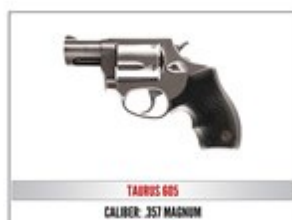

## Alamo 2018 Table Packages

**\$800** - Includes Table for 8 and 2018 Liberty Sponsorship

**Liberty**  
**\$300**

**INCLUDES:**

- Buck Knife with Presentation Box
- Traditions magazine (mailed quarterly)
- Sponsor Hat

**\$1000** - Includes Table for 8, and choice of either a Mossberg Patriot Rifle .270 Win, or Taurus .357 or Kel-Tec PMR-30 .22 Mag

**\$1250**—Includes Reserved Table of 8, and choice of either a Kel-tec CMR 30 or S&W M&P 9mm Shield or Remington 30-06

**\$1500**— Includes Reserved Table of 8 and choice of either a S&W M&P15 Sport II 5.56 or KAHR 1911BKO .45 or Sig Sauer P238 .380 ACP

**\$1750**— Includes a Reserved Table of 8 and a choice of either a Century Arms .308 or Tristar Viper 28GA or a Colt Government .45 ACP

**\$2000**— Includes a Reserved Table of 8 and a choice of either a Kel-Tec RDB 5.56 or Kimber Ultra CDP II .45 ACP or Henry Second Amendment Tribute Edition .22 LR Rifle

**Gold \$2500**— Includes Reserved Table of 8, and choice of Ruger Enhanced Precision Rifle 6.5 Creedmoor or Kimber Onyx Ultra Carry II .45 or Daniel Defense DDM4V7 or Wild Wildebeest African Safari for 4