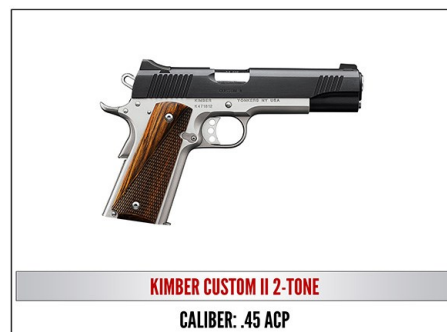

$5000— Includes a Reserved Table of 8 , 8 Vortex Diamondback 10x42 Binoculars , 1 Kimber Custom II 2-tone .45 ACP and 1 Kimber Micro Carry 9mm 2-Tone