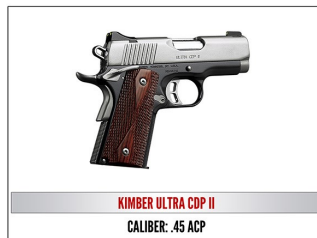

**\$1000** - Includes Table for 8, and choice of either a Mossberg Patriot Rifle .270 Win, or Taurus .357 or Kel-Tec PMR-30 .22 Mag

**\$1250**—Includes Reserved Table of 8, and choice of either a Kel-tec CMR 30 or S&W M&P 9mm Shield or Remington 30-06

**\$1500**— Includes Reserved Table of 8 and choice of either a S&W M&P15 Sport II 5.56 or KAHR 1911BKO .45 or Sig Sauer P238 .380 ACP

**\$1750**— Includes a Reserved Table of 8 and a choice of either a Century Arms .308 or Tristar Viper 28GA or a Colt Government .45 ACP

**\$2000**— Includes a Reserved Table of 8 and a choice of either a Kel-Tec RDB 5.56 or Kimber Ultra CDP II .45 ACP or Henry Second Amendment Tribute Edition .22 LR Rifle

**Gold \$2500**— Includes Reserved Table of 8, and choice of Ruger Enhanced Precision Rifle 6.5 Creedmoor or Kimber Onyx Ultra Carry II .45 or Daniel Defense DDM4V7 or Wild Wildebeest African Safari for 4