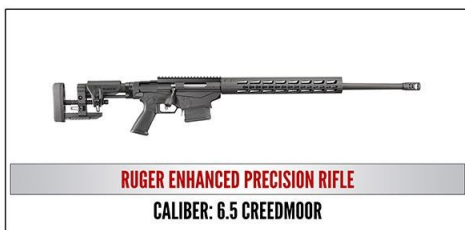

**\$1500**— Includes Reserved Table of 8 and choice of either a S&W M&P15 Sport II 5.56 or KAHR 1911BKO .45 or Sig Sauer P238 .380 ACP

**\$1750**— Includes a Reserved Table of 8 and a choice of either a Century Arms .308 or Tristar Viper 28GA or a Colt Government .45 ACP

**\$2000**— Includes a Reserved Table of 8 and a choice of either a Kel-Tec RDB 5.56 or Kimber Ultra CDP II .45 ACP or Henry Second Amendment Tribute Edition .22 LR Rifle

**Gold \$2500**— Includes Reserved Table of 8, and choice of Ruger Enhanced Precision Rifle 6.5 Creedmoor or Kimber Onyx Ultra Carry II .45 or Daniel Defense DDM4V7 or Wild Wildebeest African Safari for 4