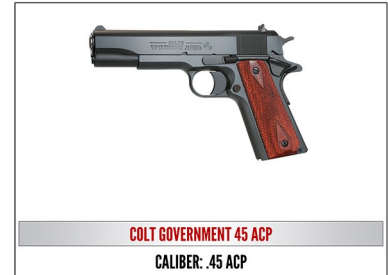

## Alamo 2018 Table Packages

**\$800** - Includes Table for 8 and 2018 Liberty Sponsorship

**Liberty**  
**\$300**

**INCLUDES:**

- Buck Knife with Presentation Box
- Traditions magazine (mailed quarterly)
- Sponsor Hat

**\$1000** - Includes Table for 8, and choice of either a Mossberg Patriot Rifle .270 Win, or Taurus .357 or Kel-Tec PMR-30 .22 Mag

**\$1250**—Includes Reserved Table of 8, and choice of either a Kel-tec CMR 30 or S&W M&P 9mm Shield or Remington 30-06

**\$1500**— Includes Reserved Table of 8 and choice of either a S&W M&P15 Sport II 5.56 or KAHR 1911BKO .45 or Sig Sauer P238 .380 ACP

**\$1750**— Includes a Reserved Table of 8 and a choice of either a Century Arms .308 or Tristar Viper 28GA or a Colt Government .45 ACP

**\$2000**— Includes a Reserved Table of 8 and a choice of either a Kel-Tec RDB 5.56 or Kimber Ultra CDP II .45 ACP or Henry Second Amendment Tribute Edition .22 LR Rifle

**Gold \$2500**— Includes Reserved Table of 8, and choice of Ruger Enhanced Precision Rifle 6.5 Creedmoor or Kimber Onyx Ultra Carry II .45 or Daniel Defense DDM4V7 or Wild Wildebeest African Safari for 4