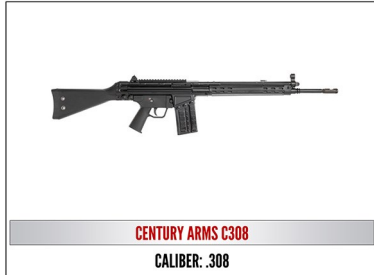

**\$1000** - Includes Table for 8, and choice of either a Mossberg Patriot Rifle .270 Win, or Taurus .357 or Kel-Tec PMR-30 .22 Mag

**\$1250**—Includes Reserved Table of 8, and choice of either a Kel-tec CMR 30 or S&W M&P 9mm Shield or Remington 30-06

**\$1500**— Includes Reserved Table of 8 and choice of either a S&W M&P15 Sport II 5.56 or KAHR 1911BKO .45 or Sig Sauer P238 .380 ACP

**\$1750**— Includes a Reserved Table of 8 and a choice of either a Century Arms .308 or Tristar Viper 28GA or a Colt Government .45 ACP

**\$2000**— Includes a Reserved Table of 8 and a choice of either a Kel-Tec RDB 5.56 or Kimber Ultra CDP II .45 ACP or Henry Second Amendment Tribute Edition .22 LR Rifle

**Gold \$2500**— Includes Reserved Table of 8, and choice of Ruger Enhanced Precision Rifle 6.5 Creedmoor or Kimber Onyx Ultra Carry II .45 or Daniel Defense DDM4V7 or Wild Wildebeest African Safari for 4