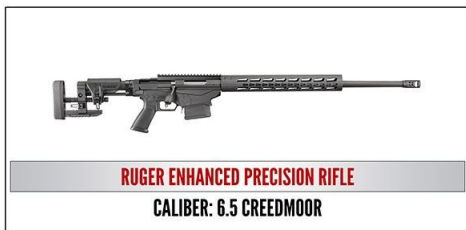

2018 Table Packages

\$1250—Includes Reserved Table of 8, and choice of either a Kel-tec CMR 30 or S&W M&P 9mm Shield or Ruger 6.5 Creed

\$1500— Includes Reserved Table of 8 and choice of either a Stag AR-15 Model 2 W/2ND AMENDMENT or Springfield 1911 Mil-Spec .45 ACP or Sig Sauer P238 .380 ACP

\$1750— Includes a Reserved Table of 8 and a choice of either a Kimber 6.5 Creedmoor or Century Arms .308 or a Colt Government .45 ACP

\$2000— Includes a Reserved Table of 8 and a choice of either a Kel-Tec RDB 5.56 or Kimber Ultra CDP II .45 ACP or Henry Second Amendment Tribute Edition .22 LR Rifle

Gold \$2500— Includes Reserved Table of 8, and choice of Ruger Enhanced Precision Rifle 6.5 Creedmoor or Kimber Onyx Ultra Carry II .45 or Nuzaam African Safari for Two or Daniel Defense DDM4V7

\$3000— Includes a Reserved Table of 8 and a choice of either a Fausti Caledon 12 ga or Daniel Defense DDM4V11 Tornado 5.56 or Springfield M1A Standard .308