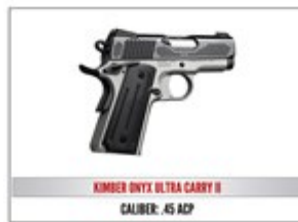

2018 Table Packages

\$1250—Includes Reserved Table of 8, and choice of either a Kel-tec CMR 30 or S&W M&P 9mm Shield or Ruger 6.5 Creed

\$1500— Includes Reserved Table of 8 and choice of either a Stag AR-15 Model 2 W/2ND AMENDMENT or Springfield 1911 Mil-Spec .45 ACP or Sig Sauer P238 .380 ACP

\$1750— Includes a Reserved Table of 8 and a choice of either a Kimber 6.5 Creedmoor or Century Arms .308 or a Colt Government .45 ACP

\$2000— Includes a Reserved Table of 8 and a choice of either a Kel-Tec RDB 5.56 or Kimber Ultra CDP II .45 ACP or Henry Second Amendment Tribute Edition .22 LR Rifle

Gold \$2500— Includes Reserved Table of 8, and choice of Ruger Enhanced Precision Rifle 6.5 Creedmoor or Kimber Onyx Ultra Carry II .45 or Nuzaam African Safari for Two or Daniel Defense DDM4V7

\$3000— Includes a Reserved Table of 8 and a choice of either a Fausti Caledon 12 ga or Daniel Defense DDM4V11 Tornado 5.56 or Springfield M1A Standard .308

Platinum Table \$10,000

Reserved Table of Eight (8), and a One Ruger Enhance Precision Rifle 6.5 Creedmoor, One Daniel Defense DDM4V7. Two Numzaan African Safari for 4, and Eight (8) Grizzly 60 Coolers