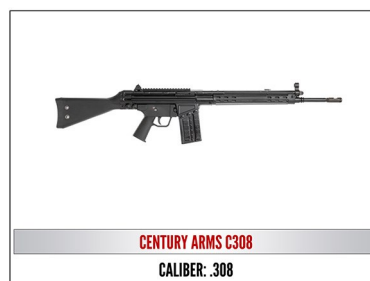

2018 Table Packages

\$1250—Includes Reserved Table of 8, and choice of either a Kel-tec CMR 30 or S&W M&P 9mm Shield or Ruger 6.5 Creed

\$1500— Includes Reserved Table of 8 and choice of either a Stag AR-15 Model 2 W/2ND AMENDMENT or Springfield 1911 Mil-Spec .45 ACP or Sig Sauer P238 .380 ACP

\$1750— Includes a Reserved Table of 8 and a choice of either a Kimber 6.5 Creedmoor or Century Arms .308 or a Colt Government .45 ACP

\$2000— Includes a Reserved Table of 8 and a choice of either a Kel-Tec RDB 5.56 or Kimber Ultra CDP II .45 ACP or Henry Second Amendment Tribute Edition .22 LR Rifle

Gold \$2500— Includes Reserved Table of 8, and choice of Ruger Enhanced Precision Rifle 6.5 Creedmoor or Kimber Onyx Ultra Carry II .45 or Nuzaam African Safari for Two or Daniel Defense DDM4V7

\$3000— Includes a Reserved Table of 8 and a choice of either a Fausti Caledon 12 ga or Daniel Defense DDM4V11 Tornado 5.56 or Springfield M1A Standard .308

Platinum Table \$10,000

Reserved Table of Eight (8), and a One Ruger Enhance Precision Rifle 6.5 Creedmoor, One Daniel Defense DDM4V7. Two Numzaan African Safari for 4, and Eight (8) Grizzly 60 Coolers