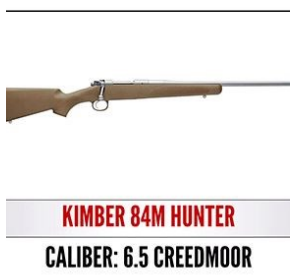

2018 Table Packages

\$1250—Includes Reserved Table of 8, and choice of either a Kel-tec CMR 30 or S&W M&P 9mm Shield or Ruger 6.5 Creed

\$1500— Includes Reserved Table of 8 and choice of either a Stag AR-15 Model 2 W/2ND AMENDMENT or Springfield 1911 Mil-Spec .45 ACP or Sig Sauer P238 .380 ACP

\$1750— Includes a Reserved Table of 8 and a choice of either a Kimber 6.5 Creedmoor or Century Arms .308 or a Colt Government .45 ACP

\$2000— Includes a Reserved Table of 8 and a choice of either a Kel-Tec RDB 5.56 or Kimber Ultra CDP II .45 ACP or Henry Second Amendment Tribute Edition .22 LR Rifle

Gold \$2500— Includes Reserved Table of 8, and choice of Ruger Enhanced Precision Rifle 6.5 Creedmoor or Kimber Onyx Ultra Carry II .45 or Nuzaam African Safari for Two or Daniel Defense DDM4V7

\$3000— Includes a Reserved Table of 8 and a choice of either a Fausti Caledon 12 ga or Daniel Defense DDM4V11 Tornado 5.56 or Springfield M1A Standard .308