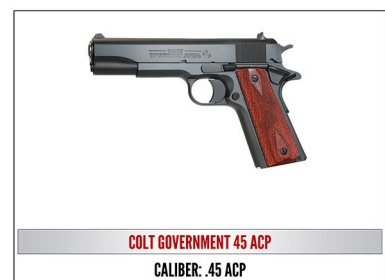

2018 Table Packages

\$1250—Includes Reserved Table of 8, and choice of either a Kel-tec CMR 30 or S&W M&P 9mm Shield or Ruger 6.5 Creed

\$1500— Includes Reserved Table of 8 and choice of either a Stag AR-15 Model 2 W/2ND AMENDMENT or Springfield 1911 Mil-Spec .45 ACP or Sig Sauer P238 .380 ACP

\$1750— Includes a Reserved Table of 8 and a choice of either a Kimber 6.5 Creedmoor or Century Arms .308 or a Colt Government .45 ACP

\$2000— Includes a Reserved Table of 8 and a choice of either a Kel-Tec RDB 5.56 or Kimber Ultra CDP II .45 ACP or Henry Second Amendment Tribute Edition .22 LR Rifle

Gold \$2500— Includes Reserved Table of 8, and choice of Ruger Enhanced Precision Rifle 6.5 Creedmoor or Kimber Onyx Ultra Carry II .45 or Nuzaam African Safari for Two or Daniel Defense DDM4V7

\$3000— Includes a Reserved Table of 8 and a choice of either a Fausti Caledon 12 ga or Daniel Defense DDM4V11 Tornado 5.56 or Springfield M1A Standard .308

Platinum Table \$10,000

Reserved Table of Eight (8), and a One Ruger Enhance Precision Rifle 6.5 Creedmoor, One Daniel Defense DDM4V7. Two Numzaan African Safari for 4, and Eight (8) Grizzly 60 Coolers