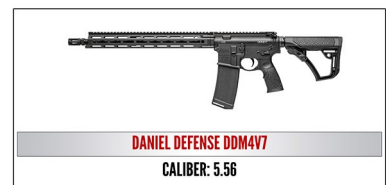

2018 Table Packages

\$1250—Includes Reserved Table of 8, and choice of either a Kel-tec CMR 30 or S&W M&P 9mm Shield or Ruger 6.5 Creed

\$1500— Includes Reserved Table of 8 and choice of either a Stag AR-15 Model 2 W/2ND AMENDMENT or Springfield 1911 Mil-Spec .45 ACP or Sig Sauer P238 .380 ACP

\$1750— Includes a Reserved Table of 8 and a choice of either a Kimber 6.5 Creedmoor or Century Arms .308 or a Colt Government .45 ACP

\$2000— Includes a Reserved Table of 8 and a choice of either a Kel-Tec RDB 5.56 or Kimber Ultra CDP II .45 ACP or Henry Second Amendment Tribute Edition .22 LR Rifle

Gold \$2500— Includes Reserved Table of 8, and choice of Ruger Enhanced Precision Rifle 6.5 Creedmoor or Kimber Onyx Ultra Carry II .45 or Nuzaam African Safari for Two or Daniel Defense DDM4V7

\$3000— Includes a Reserved Table of 8 and a choice of either a Fausti Caledon 12 ga or Daniel Defense DDM4V11 Tornado 5.56 or Springfield M1A Standard .308

Platinum Table \$10,000

Reserved Table of Eight (8), and a One Ruger Enhance Precision Rifle 6.5 Creedmoor, One Daniel Defense DDM4V7. Two Numzaan African Safari for 4, and Eight (8) Grizzly 60 Coolers