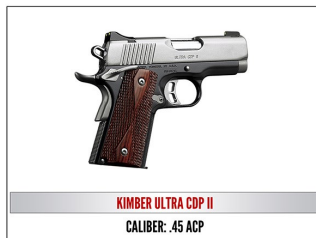

2018 Table Packages

\$1250—Includes Reserved Table of 8, and choice of either a Kel-tec CMR 30 or S&W M&P 9mm Shield or Ruger 6.5 Creed

\$1500— Includes Reserved Table of 8 and choice of either a Stag AR-15 Model 2 W/2ND AMENDMENT or Springfield 1911 Mil-Spec .45 ACP or Sig Sauer P238 .380 ACP

\$1750— Includes a Reserved Table of 8 and a choice of either a Kimber 6.5 Creedmoor or Century Arms .308 or a Colt Government .45 ACP

\$2000— Includes a Reserved Table of 8 and a choice of either a Kel-Tec RDB 5.56 or Kimber Ultra CDP II .45 ACP or Henry Second Amendment Tribute Edition .22 LR Rifle

Gold \$2500— Includes Reserved Table of 8, and choice of Ruger Enhanced Precision Rifle 6.5 Creedmoor or Kimber Onyx Ultra Carry II .45 or Nuzaam African Safari for Two or Daniel Defense DDM4V7

\$3000— Includes a Reserved Table of 8 and a choice of either a Fausti Caledon 12 ga or Daniel Defense DDM4V11 Tornado 5.56 or Springfield M1A Standard .308

Platinum Table \$10,000

Reserved Table of Eight (8), and a One Ruger Enhance Precision Rifle 6.5 Creedmoor, One Daniel Defense DDM4V7. Two Numzaan African Safari for 4, and Eight (8) Grizzly 60 Coolers