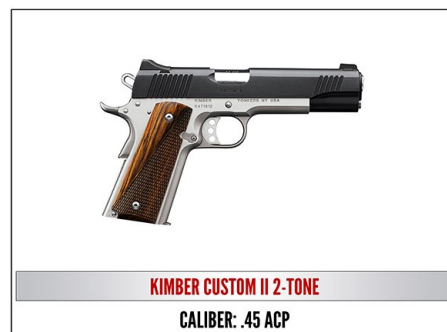

\$1750— Includes a Reserved Table of 8 and a choice of either a Kimber 6.5 Creedmoor or Century Arms .308 or a Colt Government .45 ACP

\$2000— Includes a Reserved Table of 8 and a choice of either a Kel-Tec RDB 5.56 or Kimber Ultra CDP II .45 ACP or Henry Second Amendment Tribute Edition .22 LR Rifle

Gold \$2500— Includes Reserved Table of 8, and choice of Ruger Enhanced Precision Rifle 6.5 Creedmoor or Kimber Onyx Ultra Carry II .45 or Nuzaam African Safari for Two or Daniel Defense DDM4V7

\$3000— Includes a Reserved Table of 8 and a choice of either a Fausti Caledon 12 ga or Daniel Defense DDM4V11 Tornado 5.56 or Springfield M1A Standard .308

\$3500— Includes a Reserved Table of 8 and a choice of either a 2015 High Caliber Club Original Henry 44-40 or 2016 High Caliber Club 1886 Winchester

\$5000— Includes a Reserved Table of 8 , 8 Vortex Diamondback 10x42 Binoculars and a Kimber Custom II 2-tone .45 ACP and a Kimber Micro Carry 9mm 2-Tone

Platinum Table \$10,000

Reserved Table of Eight (8), and a One Ruger Enhance Precision Rifle 6.5 Creedmoor, One Daniel Defense DDM4V7. Two Numzaan African Safari for 4, and Eight (8) Grizzly 60 Coolers