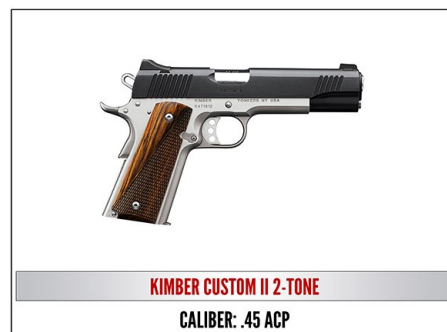

**\$1750**— Includes a Reserved Table of 8 and a choice of either a Century Arms .308 or Henry Lever Action 45-70 or a Colt Government .45 ACP

**\$2000**— Includes a Reserved Table of 8 and a choice of either a Kel-Tec RDB 5.56 or Kimber Ultra CDP II .45 ACP or Henry Second Amendment Tribute Edition .22 LR Rifle

**Gold \$2500**— Includes Reserved Table of 8, and choice of Ruger Enhanced Precision Rifle 6.5 Creedmoor or Kimber Onyx Ultra Carry II .45 or Nuzaan African Safari for Four or Daniel Defense DDM4V7

**\$3000**— Includes a Reserved Table of 8 and a choice of either a M48 Liberty 30 Nosler or Daniel Defense DDM4V11 Tornado 5.56 or Springfield M1A Standard .308

**\$3500**— Includes a Reserved Table of 8 and a choice of either a 2015 High Caliber Club Original Henry 44-40 or 2016 High Caliber Club 1886 Winchester

**\$5000**— Includes a Reserved Table of 8 , 8 Vortex Diamondback 10x42 Binoculars and Kimber Custom II 2-tone .45 ACP and 1 Kimber Micro Carry 9mm 2-Tone

## Platinum Table \$10,000

Reserved Table of Eight (8), and a One Ruger Enhance Precision Rifle 6.5 Creedmoor, One Daniel Defense DDM4V7. Two Nuzaam African Safari for 4, and Eight (8) Yeti 50 Coolers

**RUGER ENHANCED PRECISION RIFLE**