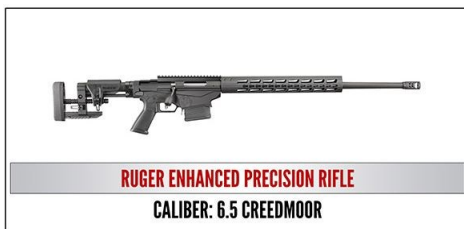

# 2018 Table Packages

**\$800– Table for 8**, choice of Ruger American .22LR or Kel-Tec PF9 or Chiappa .22LR Takedown or Yeti 35

**\$1000** - Includes Table for 8, and choice of either a Mossberg Patriot Rifle .270 Win, or Taurus .357 or Kel-Tec PMR-30 .22 Mag

**\$1250**—Includes Reserved Table of 8, and choice of either a Kel-tec CMR 30 or S&W M&P 9mm Shield or Ruger 7MM-08

**\$1500**— Includes Reserved Table of 8 and choice of either a S&W M&P15 Sport II 5.56 or Remington 1911 R1 45 or Sig Sauer P238 .380 ACP

**\$1750**— Includes a Reserved Table of 8 and a choice of either a Century Arms .308 or Henry Lever Action 45-70 or a Colt Government .45 ACP

**\$2000**— Includes a Reserved Table of 8 and a choice of either a Kel-Tec RDB 5.56 or Kimber Ultra CDP II .45 ACP or Henry Second Amendment Tribute Edition .22 LR Rifle

**Gold \$2500**— Includes Reserved Table of 8, and choice of Ruger Enhanced Precision Rifle 6.5 Creedmoor or Kimber Onyx Ultra Carry II .45 or Nuzaan African Safari for Four or Daniel Defense DDM4V7

**\$3000**— Includes a Reserved Table of 8 and a choice of either a M48 Liberty 30 Nosler or Daniel Defense DDM4V11 Tornado 5.56 or Springfield M1A Standard .308