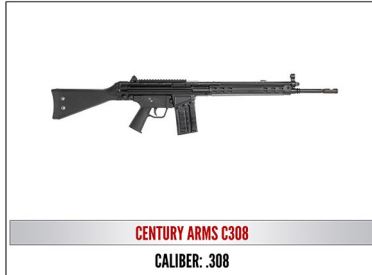

# 2018 Table Packages

**\$800– Table for 8**, choice of Ruger American .22LR or Kel-Tec PF9 or Chiappa .22LR Takedown or Yeti 35

**\$1000** - Includes Table for 8, and choice of either a Mossberg Patriot Rifle .270 Win, or Taurus .357 or Kel-Tec PMR-30 .22 Mag

**\$1250**—Includes Reserved Table of 8, and choice of either a Kel-tec CMR 30 or S&W M&P 9mm Shield or Ruger 7MM-08

**\$1500**— Includes Reserved Table of 8 and choice of either a S&W M&P15 Sport II 5.56 or Remington 1911 R1 45 or Sig Sauer P238 .380 ACP

**\$1750**— Includes a Reserved Table of 8 and a choice of either a Century Arms .308 or Henry Lever Action 45-70 or a Colt Government .45 ACP

**\$2000**— Includes a Reserved Table of 8 and a choice of either a Kel-Tec RDB 5.56 or Kimber Ultra CDP II .45 ACP or Henry Second Amendment Tribute Edition .22 LR Rifle

**Gold \$2500**— Includes Reserved Table of 8, and choice of Ruger Enhanced Precision Rifle 6.5 Creedmoor or Kimber Onyx Ultra Carry II .45 or Nuzaan African Safari for Four or Daniel Defense DDM4V7

**\$3000**— Includes a Reserved Table of 8 and a choice of either a M48 Liberty 30 Nosler or Daniel Defense DDM4V11 Tornado 5.56 or Springfield M1A Standard .308