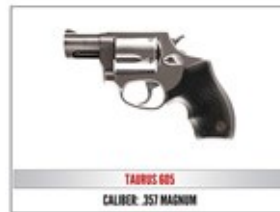

# 2018 Table Packages

**\$800– Table for 8**, choice of Ruger American .22LR or Kel-Tec PF9 or Chiappa .22LR Takedown or Yeti 35

**\$1000** - Includes Table for 8, and choice of either a Mossberg Patriot Rifle .270 Win, or Taurus .357 or Kel-Tec PMR-30 .22 Mag

**\$1250**—Includes Reserved Table of 8, and choice of either a Kel-tec CMR 30 or S&W M&P 9mm Shield or Ruger 7MM-08

**\$1500**— Includes Reserved Table of 8 and choice of either a S&W M&P15 Sport II 5.56 or Remington 1911 R1 45 or Sig Sauer P238 .380 ACP

**\$1750**— Includes a Reserved Table of 8 and a choice of either a Century Arms .308 or Henry Lever Action 45-70 or a Colt Government .45 ACP

**\$2000**— Includes a Reserved Table of 8 and a choice of either a Kel-Tec RDB 5.56 or Kimber Ultra CDP II .45 ACP or Henry Second Amendment Tribute Edition .22 LR Rifle

**Gold \$2500**— Includes Reserved Table of 8, and choice of Ruger Enhanced Precision Rifle 6.5 Creedmoor or Kimber Onyx Ultra Carry II .45 or Nuzaan African Safari for Four or Daniel Defense DDM4V7

**\$3000**— Includes a Reserved Table of 8 and a choice of either a M48 Liberty 30 Nosler or Daniel Defense DDM4V11 Tornado 5.56 or Springfield M1A Standard .308