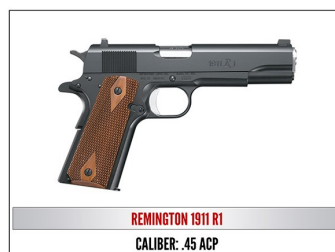

# 2018 Table Packages

**\$800– Table for 8**, choice of Ruger American .22LR or Kel-Tec PF9 or Chiappa .22LR Takedown or Yeti 35

**\$1000** - Includes Table for 8, and choice of either a Mossberg Patriot Rifle .270 Win, or Taurus .357 or Kel-Tec PMR-30 .22 Mag

**\$1250**—Includes Reserved Table of 8, and choice of either a Kel-tec CMR 30 or S&W M&P 9mm Shield or Ruger 7MM-08

**\$1500**— Includes Reserved Table of 8 and choice of either a S&W M&P15 Sport II 5.56 or Remington 1911 R1 45 or Sig Sauer P238 .380 ACP

**\$1750**— Includes a Reserved Table of 8 and a choice of either a Century Arms .308 or Henry Lever Action 45-70 or a Colt Government .45 ACP

**\$2000**— Includes a Reserved Table of 8 and a choice of either a Kel-Tec RDB 5.56 or Kimber Ultra CDP II .45 ACP or Henry Second Amendment Tribute Edition .22 LR Rifle

**Gold \$2500**— Includes Reserved Table of 8, and choice of Ruger Enhanced Precision Rifle 6.5 Creedmoor or Kimber Onyx Ultra Carry II .45 or Nuzaan African Safari for Four or Daniel Defense DDM4V7

**\$3000**— Includes a Reserved Table of 8 and a choice of either a M48 Liberty 30 Nosler or Daniel Defense DDM4V11 Tornado 5.56 or Springfield M1A Standard .308