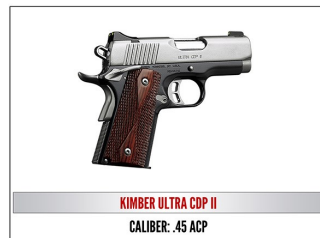

# 2018 Table Packages

**\$800– Table for 8**, choice of Ruger American .22LR or Kel-Tec PF9 or Chiappa .22LR Takedown or Yeti 35

**\$1000** - Includes Table for 8, and choice of either a Mossberg Patriot Rifle .270 Win, or Taurus .357 or Kel-Tec PMR-30 .22 Mag

**\$1250**—Includes Reserved Table of 8, and choice of either a Kel-tec CMR 30 or S&W M&P 9mm Shield or Ruger 7MM-08

**\$1500**— Includes Reserved Table of 8 and choice of either a S&W M&P15 Sport II 5.56 or Remington 1911 R1 45 or Sig Sauer P238 .380 ACP

**\$1750**— Includes a Reserved Table of 8 and a choice of either a Century Arms .308 or Henry Lever Action 45-70 or a Colt Government .45 ACP

**\$2000**— Includes a Reserved Table of 8 and a choice of either a Kel-Tec RDB 5.56 or Kimber Ultra CDP II .45 ACP or Henry Second Amendment Tribute Edition .22 LR Rifle

**Gold \$2500**— Includes Reserved Table of 8, and choice of Ruger Enhanced Precision Rifle 6.5 Creedmoor or Kimber Onyx Ultra Carry II .45 or Nuzaan African Safari for Four or Daniel Defense DDM4V7

**\$3000**— Includes a Reserved Table of 8 and a choice of either a M48 Liberty 30 Nosler or Daniel Defense DDM4V11 Tornado 5.56 or Springfield M1A Standard .308