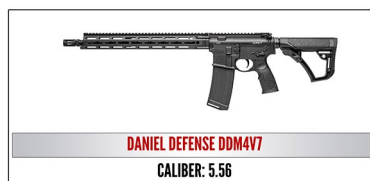

# 2018 Table Packages

**\$800– Table for 8**, choice of Ruger American .22LR or Kel-Tec PF9 or Chiappa .22LR Takedown or Yeti 35

**\$1000** - Includes Table for 8, and choice of either a Mossberg Patriot Rifle .270 Win, or Taurus .357 or Kel-Tec PMR-30 .22 Mag

**\$1250**—Includes Reserved Table of 8, and choice of either a Kel-tec CMR 30 or S&W M&P 9mm Shield or Ruger 7MM-08

**\$1500**— Includes Reserved Table of 8 and choice of either a S&W M&P15 Sport II 5.56 or Remington 1911 R1 45 or Sig Sauer P238 .380 ACP

**\$1750**— Includes a Reserved Table of 8 and a choice of either a Century Arms .308 or Henry Lever Action 45-70 or a Colt Government .45 ACP

**\$2000**— Includes a Reserved Table of 8 and a choice of either a Kel-Tec RDB 5.56 or Kimber Ultra CDP II .45 ACP or Henry Second Amendment Tribute Edition .22 LR Rifle

**Gold \$2500**— Includes Reserved Table of 8, and choice of Ruger Enhanced Precision Rifle 6.5 Creedmoor or Kimber Onyx Ultra Carry II .45 or Nuzaan African Safari for Four or Daniel Defense DDM4V7

**\$3000**— Includes a Reserved Table of 8 and a choice of either a M48 Liberty 30 Nosler or Daniel Defense DDM4V11 Tornado 5.56 or Springfield M1A Standard .308