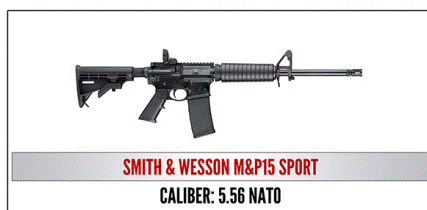

# 2018 Table Packages

**\$800– Table for 8**, choice of Ruger American .22LR or Kel-Tec PF9 or Chiappa .22LR Takedown or Yeti 35

**\$1000** - Includes Table for 8, and choice of either a Mossberg Patriot Rifle .270 Win, or Taurus .357 or Kel-Tec PMR-30 .22 Mag

**\$1250**—Includes Reserved Table of 8, and choice of either a Kel-tec CMR 30 or S&W M&P 9mm Shield or Ruger 7MM-08

**\$1500**— Includes Reserved Table of 8 and choice of either a S&W M&P15 Sport II 5.56 or Remington 1911 R1 45 or Sig Sauer P238 .380 ACP

**\$1750**— Includes a Reserved Table of 8 and a choice of either a Century Arms .308 or Henry Lever Action 45-70 or a Colt Government .45 ACP

**\$2000**— Includes a Reserved Table of 8 and a choice of either a Kel-Tec RDB 5.56 or Kimber Ultra CDP II .45 ACP or Henry Second Amendment Tribute Edition .22 LR Rifle

**Gold \$2500**— Includes Reserved Table of 8, and choice of Ruger Enhanced Precision Rifle 6.5 Creedmoor or Kimber Onyx Ultra Carry II .45 or Nuzaan African Safari for Four or Daniel Defense DDM4V7

**\$3000**— Includes a Reserved Table of 8 and a choice of either a M48 Liberty 30 Nosler or Daniel Defense DDM4V11 Tornado 5.56 or Springfield M1A Standard .308