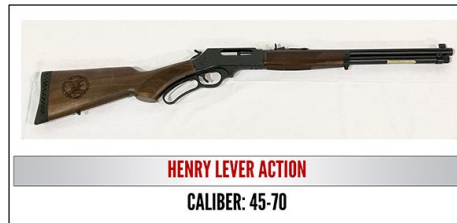

# 2018 Table Packages

**\$800– Table for 8**, choice of Ruger American .22LR or Kel-Tec PF9 or Chiappa .22LR Takedown or Yeti 35

**\$1000** - Includes Table for 8, and choice of either a Mossberg Patriot Rifle .270 Win, or Taurus .357 or Kel-Tec PMR-30 .22 Mag

**\$1250**—Includes Reserved Table of 8, and choice of either a Kel-tec CMR 30 or S&W M&P 9mm Shield or Ruger 7MM-08

**\$1500**— Includes Reserved Table of 8 and choice of either a S&W M&P15 Sport II 5.56 or Remington 1911 R1 45 or Sig Sauer P238 .380 ACP

**\$1750**— Includes a Reserved Table of 8 and a choice of either a Century Arms .308 or Henry Lever Action 45-70 or a Colt Government .45 ACP

**\$2000**— Includes a Reserved Table of 8 and a choice of either a Kel-Tec RDB 5.56 or Kimber Ultra CDP II .45 ACP or Henry Second Amendment Tribute Edition .22 LR Rifle

**Gold \$2500**— Includes Reserved Table of 8, and choice of Ruger Enhanced Precision Rifle 6.5 Creedmoor or Kimber Onyx Ultra Carry II .45 or Nuzaan African Safari for Four or Daniel Defense DDM4V7

**\$3000**— Includes a Reserved Table of 8 and a choice of either a M48 Liberty 30 Nosler or Daniel Defense DDM4V11 Tornado 5.56 or Springfield M1A Standard .308