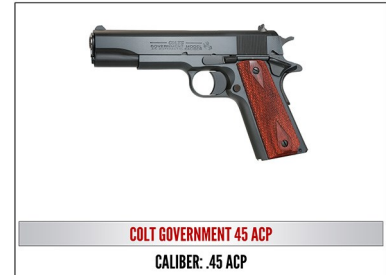

# 2018 Table Packages

**\$800– Table for 8**, choice of Ruger American .22LR or Kel-Tec PF9 or Chiappa .22LR Takedown or Yeti 35

**\$1000** - Includes Table for 8, and choice of either a Mossberg Patriot Rifle .270 Win, or Taurus .357 or Kel-Tec PMR-30 .22 Mag

**\$1250**—Includes Reserved Table of 8, and choice of either a Kel-tec CMR 30 or S&W M&P 9mm Shield or Ruger 7MM-08

**\$1500**— Includes Reserved Table of 8 and choice of either a S&W M&P15 Sport II 5.56 or Remington 1911 R1 45 or Sig Sauer P238 .380 ACP

**\$1750**— Includes a Reserved Table of 8 and a choice of either a Century Arms .308 or Henry Lever Action 45-70 or a Colt Government .45 ACP

**\$2000**— Includes a Reserved Table of 8 and a choice of either a Kel-Tec RDB 5.56 or Kimber Ultra CDP II .45 ACP or Henry Second Amendment Tribute Edition .22 LR Rifle

**Gold \$2500**— Includes Reserved Table of 8, and choice of Ruger Enhanced Precision Rifle 6.5 Creedmoor or Kimber Onyx Ultra Carry II .45 or Nuzaan African Safari for Four or Daniel Defense DDM4V7

**\$3000**— Includes a Reserved Table of 8 and a choice of either a M48 Liberty 30 Nosler or Daniel Defense DDM4V11 Tornado 5.56 or Springfield M1A Standard .308