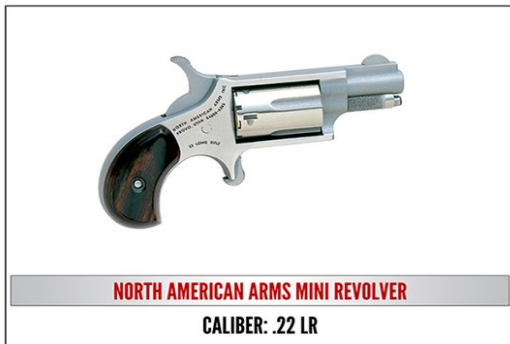

REMINGTON 870 EXPRESS SUPER MAGNUM
CALIBER: 12 GA

Images Are For Reference Only, They May Not Depict Your Actual Rifle, Pistol Or Shotgun

\$500 Supporter Package

Includes: 2 Dinner Tickets & One Firearm or Cooler
From the following Choices: *Subject to Availability:*

NAA Mini- Revolver .22 LR

Henry AR-7 US Survival .22 LR

Beretta Pico .380

Cordova 20Qt Cooler

Also Includes 1 - \$100 White Ticket Package

No Firearm Substitutions Available at this Level

Images Are For Reference Only, They May Not Depict Your Actual Rifle, Pistol Or Shotgun