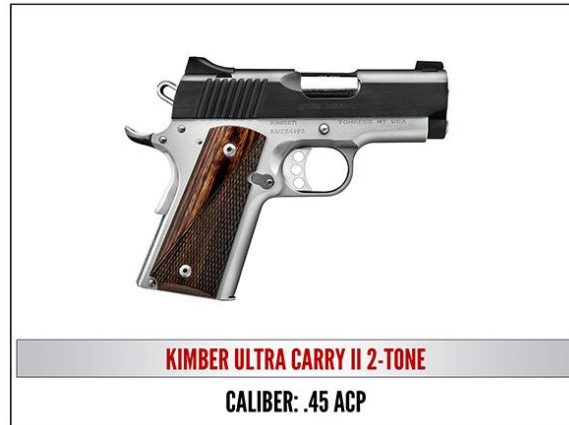

8 Dinner Tickets, 8 Tickets on Special Drawing, Plus 8 Kershaw Shuffle Knives
& Choice of One Firearm

Henry 2 Amendment Tribute Edition Golden Boy .22

Kimber Custom II 1911 w/NRA

Diamondback DB10 .308 with NRA logo

TWO GUN PACKAGE Choose Any Two

Ruger American 30-06 w Vortex 3-9

Benelli Nova 12ga Pump Max 5 camo

Glock M19 9mm

Kahr 1911BKO .45acp

**Baltimore County Friends of NRA
EVENT SATURDAY APRIL 6, 2019**

LIMITED DRAWING FOR ALL PACKAGE/TABLE BUYERS