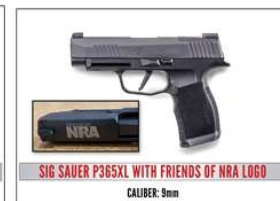

\$2800 TABLE PACKAGE

8 Banquet seats & Meals

PLUS CHOICE OF 2 OF THE GUNS LISTED BELOW

OR CHOICE OF 1 OF THE GUNS LISTED BELOW

ER SHAW CUSTOM RIFLE