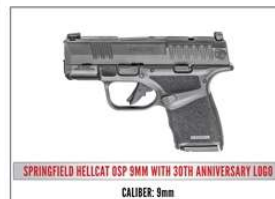

\$2800 TABLE PACKAGE

8 Banquet seats & Meals

PLUS CHOICE OF 2 OF THE GUNS LISTED BELOW

OR CHOICE OF 1 OF THE GUNS LISTED BELOW

ER SHAW CUSTOM RIFLE