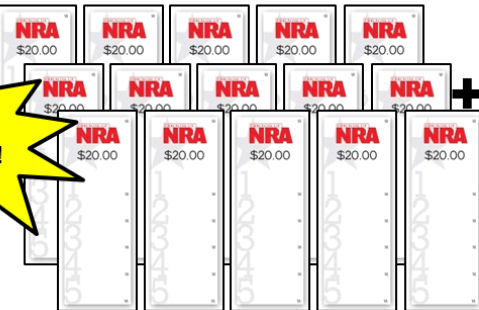

Kentucky Standard Bucket Raffle Packages 2019

Bucket Raffle
\$20 / Sheet

Red Raffle
\$50 / Ticket

Blue Raffle
\$75 / Ticket

Gold Raffle
\$100 / Ticket

\$100 – Buyer receives 4 strips of bucket raffle tickets

PLUS: Two tickets for the Red Premium Raffle

\$180.00 Value

\$300 – Buyer receives 10 strips of bucket raffle tickets

PLUS: Five tickets for the Red Premium Raffle

\$600.00 Value

PLUS: Two ticket for the Blue Premium Raffle

\$500 – Buyer receives 15 strips of bucket raffle tickets

PLUS: Ten tickets for the Red Premium Raffle

\$1,375.00 Value

PLUS: Five tickets for the Blue Premium Raffle PLUS: 2 Gold Premium Raffle Tickets

\$1000 – Buyer receives 25 strips of bucket raffle tickets

PLUS: 20 tickets for the Red Premium Raffle

\$3,250.00 Value

PLUS: 10 tickets for the Blue Premium Raffle PLUS: 10 Gold