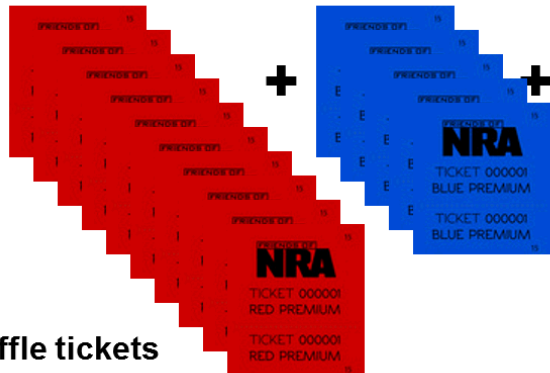

Kentucky Standard Bucket Raffle Packages 2019

Bucket Raffle
\$20 / Sheet

Red Raffle
\$50 / Ticket

Blue Raffle
\$75 / Ticket

Gold Raffle
\$100 / Ticket

\$100 – Buyer receives 4 strips of bucket raffle tickets

PLUS: Two tickets for the Red Premium Raffle

\$180.00 Value

\$300 – Buyer receives 10 strips of bucket raffle tickets

PLUS: Five tickets for the Red Premium Raffle

\$600.00 Value

PLUS: Two ticket for the Blue Premium Raffle

\$500 – Buyer receives 15 strips of bucket raffle tickets

PLUS: Ten tickets for the Red Premium Raffle

\$1,375.00 Value

PLUS: Five tickets for the Blue Premium Raffle PLUS: 2 Gold Premium Raffle Tickets

\$1000 – Buyer receives 25 strips of bucket raffle tickets