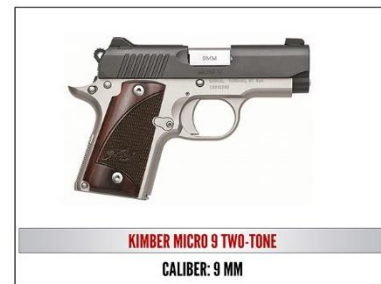

WILMINGTON FRIENDS OF NRA

\$25 Per Ticket

Double Kimber Raffle

Drawing will be on August 17, 2024

Regardless of the number of Tickets Sold

Kimber 1911 LW .45ACP and Kimber Micro 9MM

The Kimber® Custom LW Black 1911 Semi-Auto Pistol showcases the quality of craftsmanship Kimber is known for. The slide features front and rear angled cocking serrations and is topped off with a red fiber optic front sight and rear fixed sight. A match grade barrel is fitted to the slide. The black frame and small parts maintain this classic look. The 3-hole, black skeletonized trigger comes in at 4-5 lbs. from the factory. The thumb safety is traditional, right-hand only. The front strap is smooth with no serrations or checkering. The G10 grips are brown and black with added scaled texturing. Kimber always does an exceptional job at making attractive pistols. You can see this Custom LW is no exception. Includes Gillie grips

The Kimber Micro Weight with empty magazine: 15.6 oz Length: 6.1" Recoil spring: 11.5 lbs Full-length guide rod Frame Material: Aluminum Width: 1.06" Slide Material: Steel Finish: Matte Black Barrel Length: 3.15" Material: Stainless Steel Radius: 4.3" Grips: Rosewood Trigger: Solid Aluminum, match grade Factory setting (approximate pounds): 7.0