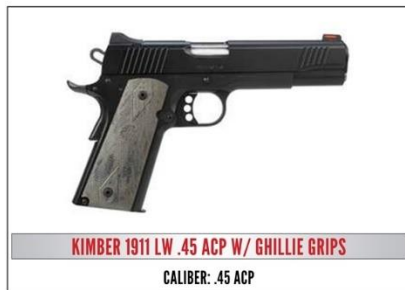

WILMINGTON FRIENDS OF NRA

\$25 Per Ticket

Double Kimber Raffle

Drawing will be on August 17, 2024

Regardless of the number of Tickets Sold

Kimber 1911 LW .45ACP and Kimber Micro 9MM

The Kimber® Custom LW Black 1911 Semi-Auto Pistol showcases the quality of craftsmanship Kimber is known for. The slide features front and rear angled cocking serrations and is topped off with a red fiber optic front sight and rear fixed sight. A match grade barrel is fitted to the slide. The black frame and small parts maintain this classic look. The 3-hole, black skeletonized trigger comes in at 4-5 lbs. from the factory. The thumb safety is traditional, right-hand only. The front strap is smooth with no serrations or checkering. The G10 grips are brown and black with added scaled texturing. Kimber always does an exceptional job at making attractive pistols. You can see this Custom LW is no exception. Includes Gillie grips

The Kimber Micro Weight with empty magazine: 15.6 oz Length: 6.1" Recoil spring: 11.5 lbs Full-length guide rod Frame Material: Aluminum Width: 1.06" Slide Material: Steel Finish: Matte Black Barrel Length: 3.15" Material: Stainless Steel Radius: 4.3" Grips: Rosewood Trigger: Solid Aluminum, match grade Factory setting (approximate pounds): 7.0