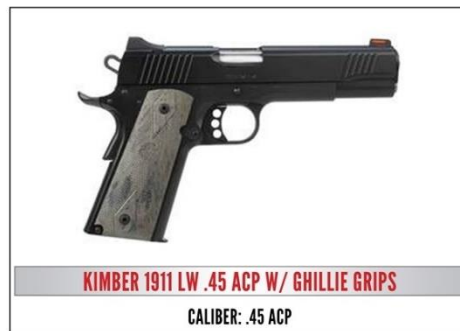

ORANGEBURG FRIENDS OF NRA

POST-BANQUET RAFFLE

DRAWING HELD AT THE BANQUET ON JULY 15, 2024
OR WHEN ALL TICKETS SOLD, WHICHEVER IS 1ST.

Pre-Event Raffle \$25 Per Ticket

Kimber 1911 LW .45ACP

Only 150 Tickets!!

FIREARM DESCRIPTION: The Kimber® Custom LW Black 1911 Semi-Auto Pistol showcases the quality of craftsmanship Kimber is known for. The slide features front and rear angled cocking serrations and is topped off with a red fiber optic front sight and rear fixed sight. A match grade barrel is fitted to the slide. The black frame and small parts maintain this classic look. The 3-hole, black skeletonized trigger comes in at 4-5 lbs. from the factory. The thumb safety is traditional, right-hand only. The front strap is smooth with no serrations or checkering. The G10 grips are brown and black with added scaled texturing. Kimber always does an exceptional job at making attractive pistols. You can see this Custom LW is no exception. Includes Ghillie grips