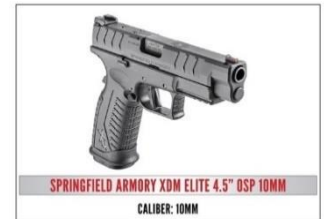

\$1,500 - Reservation for one reserved table includes dinner admission for eight with a choice at one of the following firearms: SAR9 Storm 9mm, Savage Axis II 6.5 Creedmoor, Ruger Precision Rimfire .22LR, Mossberg Patriot Predator 6.5 PRC, Ruger American Ranch Rifle 7.62 x 39mm, Heckler & Koch MP5 .22LR, or Taurus Public Defender .45 Colt/.410 GA. *(Limited Inventory – Contact Field Rep. or Committee for Firearm Availability)*

\$2,000- Reservation for one reserved table includes dinner & admission for eight with a choice at one of the following firearms: Kimber K6Xs .38 SPL, Sig Sauer P320 M18 9mm- Coyote, Weatherby Vanguard Synthetic .243 Win, Ruger American Rifle Hunter 6.5 Creedmoor, Rossi R95 30-30 Win, Smith & Wesson M&P FPC Black Carbine 9MM, Ruger American Gen II (.223 REM or 6MM ARC), or Springfield Armory XDM Elite OSP 10mm. *(Limited Inventory – Contact Field Rep. or Committee for Firearm Availability)*

\$3,000- Reservation for one reserved table includes dinner & admission for eight at a reserved table with choice of one of the following firearms: Kimber 84M Hunter .308 (Threaded Barrel) , Henry Side Gate Lever Action .360 Buckhammer, Colt CBX TacHunter 6.5 Creedmoor, Kimber Stainless II .45ACP, Fostech Stealth Series Lightning Model 5.56 with NRA Logo, or Savage Arms 110 Classic 6.5 Creedmoor with NRA Logo . *(Limited Inventory – Contact Field Rep. or Committee for Firearm Availability)*