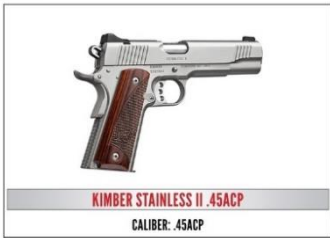

\$1,500 - Reservation for one reserved table includes dinner admission for eight with a choice at one of the following firearms: SAR9 Storm 9mm, Savage Axis II 6.5 Creedmoor, Ruger Precision Rimfire .22LR, Mossberg Patriot Predator 6.5 PRC, Ruger American Ranch Rifle 7.62 x 39mm, Heckler & Koch MP5 .22LR, or Taurus Public Defender .45 Colt/.410 GA. *(Limited Inventory – Contact Field Rep. or Committee for Firearm Availability)*

\$2,000- Reservation for one reserved table includes dinner & admission for eight with a choice at one of the following firearms: Kimber K6Xs .38 SPL, Sig Sauer P320 M18 9mm- Coyote, Weatherby Vanguard Synthetic .243 Win, Ruger American Rifle Hunter 6.5 Creedmoor, Rossi R95 30-30 Win, Smith & Wesson M&P FPC Black Carbine 9MM, Ruger American Gen II (.223 REM or 6MM ARC), or Springfield Armory XDM Elite OSP 10mm. *(Limited Inventory – Contact Field Rep. or Committee for Firearm Availability)*

\$3,000- Reservation for one reserved table includes dinner & admission for eight at a reserved table with choice of one of the following firearms: Kimber 84M Hunter .308 (Threaded Barrel) , Henry Side Gate Lever Action .360 Buckhammer, Colt CBX TacHunter 6.5 Creedmoor, Kimber Stainless II .45ACP, Fostech Stealth Series Lightning Model 5.56 with NRA Logo, or Savage Arms 110 Classic 6.5 Creedmoor with NRA Logo . *(Limited Inventory – Contact Field Rep. or Committee for Firearm Availability)*