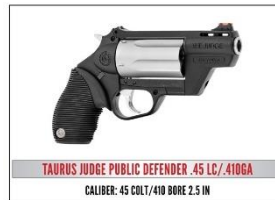

\$1,500 - Reservation for one reserved table includes dinner admission for eight with a choice at one of the following firearms: SAR9 Storm 9mm, Savage Axis II 6.5 Creedmoor, Ruger Precision Rimfire .22LR, Mossberg Patriot Predator 6.5 PRC, Ruger American Ranch Rifle 7.62 x 39mm, Heckler & Koch MP5 .22LR, or Taurus Public Defender .45 Colt/.410 GA. *(Limited Inventory – Contact Field Rep. or Committee for Firearm Availability)*

\$2,000- Reservation for one reserved table includes dinner & admission for eight with a choice at one of the following firearms: Kimber K6Xs .38 SPL, Sig Sauer P320 M18 9mm- Coyote, Weatherby Vanguard Synthetic .243 Win, Ruger American Rifle Hunter 6.5 Creedmoor, Rossi R95 30-30 Win, Smith & Wesson M&P FPC Black Carbine 9MM, Ruger American Gen II (.223 REM or 6MM ARC), or Springfield Armory XDM Elite OSP 10mm. *(Limited Inventory – Contact Field Rep. or Committee for Firearm Availability)*

\$3,000- Reservation for one reserved table includes dinner & admission for eight at a reserved table with choice of one of the following firearms: Kimber 84M Hunter .308 (Threaded Barrel) , Henry Side Gate Lever Action .360 Buckhammer, Colt CBX TacHunter 6.5 Creedmoor, Kimber Stainless II .45ACP, Fostech Stealth Series Lightning Model 5.56 with NRA Logo, or Savage Arms 110 Classic 6.5 Creedmoor with NRA Logo . *(Limited Inventory – Contact Field Rep. or Committee for Firearm Availability)*