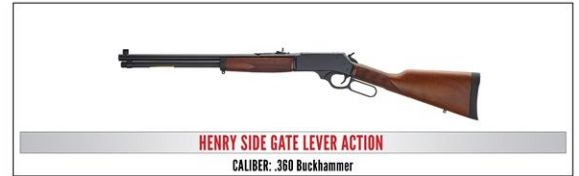

\$1,500 - Reservation for one reserved table includes dinner admission for eight with a choice at one of the following firearms: SAR9 Storm 9mm, Savage Axis II 6.5 Creedmoor, Ruger Precision Rimfire .22LR, Mossberg Patriot Predator 6.5 PRC, Ruger American Ranch Rifle 7.62 x 39mm, Heckler & Koch MP5 .22LR, or Taurus Public Defender .45 Colt/.410 GA. *(Limited Inventory – Contact Field Rep. or Committee for Firearm Availability)*

\$2,000- Reservation for one reserved table includes dinner & admission for eight with a choice at one of the following firearms: Kimber K6Xs .38 SPL, Sig Sauer P320 M18 9mm- Coyote, Weatherby Vanguard Synthetic .243 Win, Ruger American Rifle Hunter 6.5 Creedmoor, Rossi R95 30-30 Win, Smith & Wesson M&P FPC Black Carbine 9MM, Ruger American Gen II (.223 REM or 6MM ARC), or Springfield Armory XDM Elite OSP 10mm. *(Limited Inventory – Contact Field Rep. or Committee for Firearm Availability)*

\$3,000- Reservation for one reserved table includes dinner & admission for eight at a reserved table with choice of one of the following firearms: Kimber 84M Hunter .308 (Threaded Barrel) , Henry Side Gate Lever Action .360 Buckhammer, Colt CBX TacHunter 6.5 Creedmoor, Kimber Stainless II .45ACP, Fostech Stealth Series Lightning Model 5.56 with NRA Logo, or Savage Arms 110 Classic 6.5 Creedmoor with NRA Logo . *(Limited Inventory – Contact Field Rep. or Committee for Firearm Availability)*

\$5,000- Reservation for one reserved table includes dinner & admission for eight with (1) Grey (or Tan) Ikey-Tek 40 Quart Cooler with Friends of NRA Logo, (12) Friends of NRA Charcoal/ Silver Mesh Hats, (1) Portable Fire Pit/ Grill and a choice of one of the following firearms to make it the perfect Kill-Chill-N-Grill Package: Daniel Defense DDM4 V7 5.56mm Mil Spec, Kahr Arms Thompson Deluxe .45, Weatherby 307 Range XP 7mm PRC, or a firearm listed above.