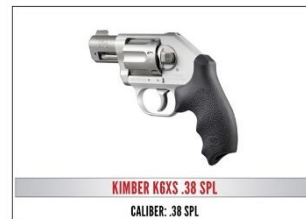

\$1,500 - Reservation for one reserved table includes dinner admission for eight with a choice at one of the following firearms: SAR9 Storm 9mm, Savage Axis II 6.5 Creedmoor, Ruger Precision Rimfire .22LR, Mossberg Patriot Predator 6.5 PRC, Ruger American Ranch Rifle 7.62 x 39mm, Heckler & Koch MP5 .22LR, or Taurus Public Defender .45 Colt/.410 GA. *(Limited Inventory – Contact Field Rep. or Committee for Firearm Availability)*

\$2,000- Reservation for one reserved table includes dinner & admission for eight with a choice at one of the following firearms: Kimber K6Xs .38 SPL, Sig Sauer P320 M18 9mm- Coyote, Weatherby Vanguard Synthetic .243 Win, Ruger American Rifle Hunter 6.5 Creedmoor, Rossi R95 30-30 Win, Smith & Wesson M&P FPC Black Carbine 9MM, Ruger American Gen II (.223 REM or 6MM ARC), or Springfield Armory XDM Elite OSP 10mm. *(Limited Inventory – Contact Field Rep. or Committee for Firearm Availability)*

\$3,000- Reservation for one reserved table includes dinner & admission for eight at a reserved table with choice of one of the following firearms: Kimber 84M Hunter .308 (Threaded Barrel) , Henry Side Gate Lever Action .360 Buckhammer, Colt CBX TacHunter 6.5 Creedmoor, Kimber Stainless II .45ACP, Fostech Stealth Series Lightning Model 5.56 with NRA Logo, or Savage Arms 110 Classic 6.5 Creedmoor with NRA Logo . *(Limited Inventory – Contact Field Rep. or Committee for Firearm Availability)*

\$5,000- Reservation for one reserved table includes dinner & admission for eight with (1) Grey (or Tan) Ikey-Tek 40 Quart Cooler with Friends of NRA Logo, (12) Friends of NRA Charcoal/ Silver Mesh Hats, (1) Portable Fire Pit/ Grill and a choice of one of the following firearms to make it the perfect Kill-Chill-N-Grill Package: Daniel Defense DDM4 V7 5.56mm Mil Spec, Kahr Arms Thompson Deluxe .45, Weatherby 307 Range XP 7mm PRC, or a firearm listed above.