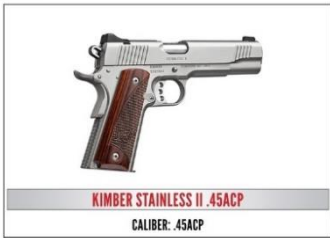

\$1,650 - Reservation for one reserved table includes dinner admission for eight with a choice at one of the following firearms: SAR9 Storm 9mm, Savage Axis II 6.5 Creedmoor, Ruger Precision Rimfire .22LR, Mossberg Patriot Predator 6.5 PRC, Ruger American Ranch Rifle 7.62 x 39mm, Heckler & Koch MP5 .22LR, or Taurus Public Defender .45 Colt/.410 GA. *(Limited Inventory – Contact Field Rep. or Committee for Firearm Availability)*

\$2,150 - Reservation for one reserved table includes dinner & admission for eight with a choice at one of the following firearms: Kimber K6Xs .38 SPL, Sig Sauer P320 M18 9mm- Coyote, Weatherby Vanguard Synthetic .243 Win, Ruger American Rifle Hunter 6.5 Creedmoor, Rossi R95 30-30 Win, Smith & Wesson M&P FPC Black Carbine 9MM, Ruger American Gen II (.223 REM or 6MM ARC), or Springfield Armory XDM Elite OSP 10mm. *(Limited Inventory – Contact Field Rep. or Committee for Firearm Availability)*

\$3,150- Reservation for one reserved table includes dinner & admission for eight at a reserved table with choice of one of the following firearms: Kimber 84M Hunter .308 (Threaded Barrel) , Henry Side Gate Lever Action .360 Buckhammer, Colt CBX TacHunter 6.5 Creedmoor, Kimber Stainless II .45ACP, Fostech Stealth Series Lightning Model 5.56 with NRA Logo, or Savage Arms 110 Classic 6.5 Creedmoor with NRA Logo . *(Limited Inventory – Contact Field Rep. or Committee for Firearm Availability)*