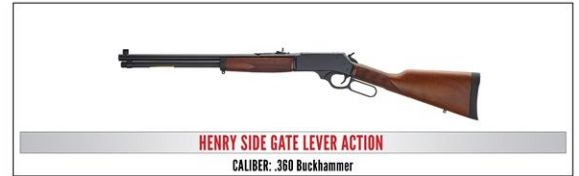

\$1,650 - Reservation for one reserved table includes dinner admission for eight with a choice at one of the following firearms: SAR9 Storm 9mm, Savage Axis II 6.5 Creedmoor, Ruger Precision Rimfire .22LR, Mossberg Patriot Predator 6.5 PRC, Ruger American Ranch Rifle 7.62 x 39mm, Heckler & Koch MP5 .22LR, or Taurus Public Defender .45 Colt/.410 GA. *(Limited Inventory – Contact Field Rep. or Committee for Firearm Availability)*

\$2,150 - Reservation for one reserved table includes dinner & admission for eight with a choice at one of the following firearms: Kimber K6Xs .38 SPL, Sig Sauer P320 M18 9mm- Coyote, Weatherby Vanguard Synthetic .243 Win, Ruger American Rifle Hunter 6.5 Creedmoor, Rossi R95 30-30 Win, Smith & Wesson M&P FPC Black Carbine 9MM, Ruger American Gen II (.223 REM or 6MM ARC), or Springfield Armory XDM Elite OSP 10mm. *(Limited Inventory – Contact Field Rep. or Committee for Firearm Availability)*

\$3,150- Reservation for one reserved table includes dinner & admission for eight at a reserved table with choice of one of the following firearms: Kimber 84M Hunter .308 (Threaded Barrel) , Henry Side Gate Lever Action .360 Buckhammer, Colt CBX TacHunter 6.5 Creedmoor, Kimber Stainless II .45ACP, Fostech Stealth Series Lightning Model 5.56 with NRA Logo, or Savage Arms 110 Classic 6.5 Creedmoor with NRA Logo . *(Limited Inventory – Contact Field Rep. or Committee for Firearm Availability)*

\$5,000- Reservation for one reserved table includes dinner & admission for eight with (1) Grey (or Tan) Ikey-Tek 40 Quart Cooler with Friends of NRA Logo, (12) Friends of NRA Charcoal/ Silver Mesh Hats, (1) Portable Fire Pit/ Grill and a choice of one of the following firearms to make it the perfect Kill-Chill-N-Grill Package: Daniel Defense DDM4 V7 5.56mm Mil Spec, Kahr Arms Thompson Deluxe .45, Weatherby 307 Range XP 7mm PRC, or a firearm listed above.