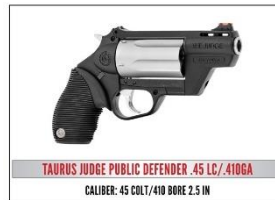

\$1,650 - Reservation for one reserved table includes dinner admission for eight with a choice at one of the following firearms: SAR9 Storm 9mm, Savage Axis II 6.5 Creedmoor, Ruger Precision Rimfire .22LR, Mossberg Patriot Predator 6.5 PRC, Ruger American Ranch Rifle 7.62 x 39mm, Heckler & Koch MP5 .22LR, or Taurus Public Defender .45 Colt/.410 GA. *(Limited Inventory – Contact Field Rep. or Committee for Firearm Availability)*

\$2,150 - Reservation for one reserved table includes dinner & admission for eight with a choice at one of the following firearms: Kimber K6Xs .38 SPL, Sig Sauer P320 M18 9mm- Coyote, Weatherby Vanguard Synthetic .243 Win, Ruger American Rifle Hunter 6.5 Creedmoor, Rossi R95 30-30 Win, Smith & Wesson M&P FPC Black Carbine 9MM, Ruger American Gen II (.223 REM or 6MM ARC), or Springfield Armory XDM Elite OSP 10mm. *(Limited Inventory – Contact Field Rep. or Committee for Firearm Availability)*

\$3,150- Reservation for one reserved table includes dinner & admission for eight at a reserved table with choice of one of the following firearms: Kimber 84M Hunter .308 (Threaded Barrel) , Henry Side Gate Lever Action .360 Buckhammer, Colt CBX TacHunter 6.5 Creedmoor, Kimber Stainless II .45ACP, Fostech Stealth Series Lightning Model 5.56 with NRA Logo, or Savage Arms 110 Classic 6.5 Creedmoor with NRA Logo . *(Limited Inventory – Contact Field Rep. or Committee for Firearm Availability)*