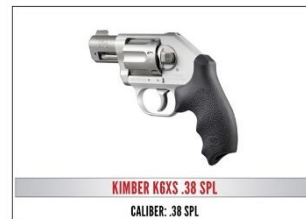

\$1,650 - Reservation for one reserved table includes dinner admission for eight with a choice at one of the following firearms: SAR9 Storm 9mm, Savage Axis II 6.5 Creedmoor, Ruger Precision Rimfire .22LR, Mossberg Patriot Predator 6.5 PRC, Ruger American Ranch Rifle 7.62 x 39mm, Heckler & Koch MP5 .22LR, or Taurus Public Defender .45 Colt/.410 GA. *(Limited Inventory – Contact Field Rep. or Committee for Firearm Availability)*

\$2,150 - Reservation for one reserved table includes dinner & admission for eight with a choice at one of the following firearms: Kimber K6Xs .38 SPL, Sig Sauer P320 M18 9mm- Coyote, Weatherby Vanguard Synthetic .243 Win, Ruger American Rifle Hunter 6.5 Creedmoor, Rossi R95 30-30 Win, Smith & Wesson M&P FPC Black Carbine 9MM, Ruger American Gen II (.223 REM or 6MM ARC), or Springfield Armory XDM Elite OSP 10mm. *(Limited Inventory – Contact Field Rep. or Committee for Firearm Availability)*

\$3,150- Reservation for one reserved table includes dinner & admission for eight at a reserved table with choice of one of the following firearms: Kimber 84M Hunter .308 (Threaded Barrel) , Henry Side Gate Lever Action .360 Buckhammer, Colt CBX TacHunter 6.5 Creedmoor, Kimber Stainless II .45ACP, Fostech Stealth Series Lightning Model 5.56 with NRA Logo, or Savage Arms 110 Classic 6.5 Creedmoor with NRA Logo . *(Limited Inventory – Contact Field Rep. or Committee for Firearm Availability)*

\$5,000- Reservation for one reserved table includes dinner & admission for eight with (1) Grey (or Tan) Ikey-Tek 40 Quart Cooler with Friends of NRA Logo, (12) Friends of NRA Charcoal/ Silver Mesh Hats, (1) Portable Fire Pit/ Grill and a choice of one of the following firearms to make it the perfect Kill-Chill-N-Grill Package: Daniel Defense DDM4 V7 5.56mm Mil Spec, Kahr Arms Thompson Deluxe .45, Weatherby 307 Range XP 7mm PRC, or a firearm listed above.