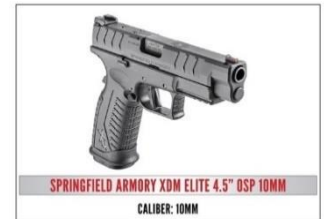

\$1,650 - Reservation for one reserved table includes dinner admission for eight with a choice at one of the following firearms: SAR9 Storm 9mm, Savage Axis II 6.5 Creedmoor, Ruger Precision Rimfire .22LR, Mossberg Patriot Predator 6.5 PRC, Ruger American Ranch Rifle 7.62 x 39mm, Heckler & Koch MP5 .22LR, or Taurus Public Defender .45 Colt/.410 GA. *(Limited Inventory – Contact Field Rep. or Committee for Firearm Availability)*

\$2,150 - Reservation for one reserved table includes dinner & admission for eight with a choice at one of the following firearms: Kimber K6Xs .38 SPL, Sig Sauer P320 M18 9mm- Coyote, Weatherby Vanguard Synthetic .243 Win, Ruger American Rifle Hunter 6.5 Creedmoor, Rossi R95 30-30 Win, Smith & Wesson M&P FPC Black Carbine 9MM, Ruger American Gen II (.223 REM or 6MM ARC), or Springfield Armory XDM Elite OSP 10mm. *(Limited Inventory – Contact Field Rep. or Committee for Firearm Availability)*

\$3,150- Reservation for one reserved table includes dinner & admission for eight at a reserved table with choice of one of the following firearms: Kimber 84M Hunter .308 (Threaded Barrel) , Henry Side Gate Lever Action .360 Buckhammer, Colt CBX TacHunter 6.5 Creedmoor, Kimber Stainless II .45ACP, Fostech Stealth Series Lightning Model 5.56 with NRA Logo, or Savage Arms 110 Classic 6.5 Creedmoor with NRA Logo . *(Limited Inventory – Contact Field Rep. or Committee for Firearm Availability)*