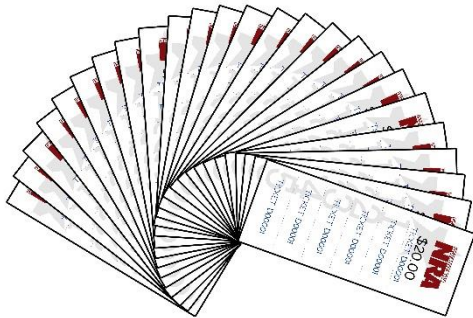

RAFFLE TICKET PACK OPTIONS

**ONLY (100)
PACKS
AVAILABLE!**

\$100 TICKET PACK

5 WHITE STRIPS = 25 CHANCES

1 BLUE TICKET

MUST BE PRESENT TO WIN

**ONLY (30)
PACKS
AVAILABLE!**

\$500 TICKET PACK

25 WHITE STRIPS = 125 CHANCES

3 RED TICKETS & 5 BLUE TICKETS

PLUS 1 GOLD TICKET

MUST BE PRESENT TO WIN

**ONLY (50)
PACKS
AVAILABLE!**

\$300 TICKET PACK

15 WHITE STRIPS = 75 CHANCES

1 RED TICKET & 3 BLUE TICKETS

MUST BE PRESENT TO WIN

**ONLY (10)
PACKS
AVAILABLE!
INCLUDES:**

**FIRST (3) \$1,000 UPGRADE
RAFFLE PACKS SOLD RECEIVE A
SILENCER CENTRAL
22LR SOLO SUPPRESSOR**

\$1,000 TICKET PACK NEON GREEN

**30 WHITE STRIPS = 150 CHANCES
3 GOLD TICKETS
3 RED TICKETS
5 BLUE TICKETS**

**ONLY (5)
PACKS
AVAILABLE!
INCLUDES:**

**CHOICE OF ANY ONE OF THE
FIREARMS OFF OUR UPGRADE
RAFFLE PACK FIREARM LIST!**

\$2,000 TICKET PACK NEON PINK

**30 WHITE STRIPS = 150 CHANCES
5 GOLD TICKETS
10 RED TICKETS
15 BLUE TICKETS**