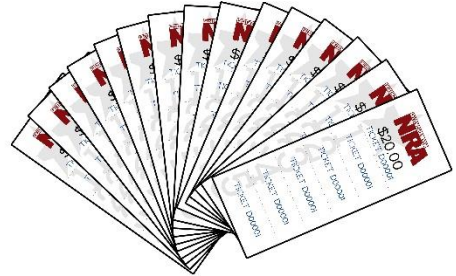

RAFFLE TICKET PACK OPTIONS

**ONLY (100)
PACKS
AVAILABLE!**

\$100 TICKET PACK

5 WHITE STRIPS = 25 CHANCES

1 BLUE TICKET

MUST BE PRESENT TO WIN

**ONLY (30)
PACKS
AVAILABLE!**

\$500 TICKET PACK

25 WHITE STRIPS = 125 CHANCES

3 RED TICKETS & 5 BLUE TICKETS

PLUS 1 GOLD TICKET

MUST BE PRESENT TO WIN

**ONLY (50)
PACKS
AVAILABLE!**

\$300 TICKET PACK

15 WHITE STRIPS = 75 CHANCES

1 RED TICKET & 3 BLUE TICKETS

MUST BE PRESENT TO WIN

**ONLY (10)
PACKS
AVAILABLE!
INCLUDES:**

**FIRST (3) \$1,000 UPGRADE
RAFFLE PACKS SOLD RECEIVE A
SILENCER CENTRAL
22LR SOLO SUPPRESSOR**

\$1,000 TICKET PACK NEON GREEN

**30 WHITE STRIPS = 150 CHANCES
3 GOLD TICKETS
3 RED TICKETS
5 BLUE TICKETS**

**ONLY (8)
PACKS
AVAILABLE!
INCLUDES:**

**CHOICE OF A FIREARM
HIGHLIGHTED IN ORANGE
OFF OUR UPGRADE RAFFLE
PACK FIREARM LIST!**

\$1,500 TICKET PACK NEON ORANGE

**30 WHITE STRIPS = 150 CHANCES
4 GOLD TICKETS
5 RED TICKETS
10 BLUE TICKETS**