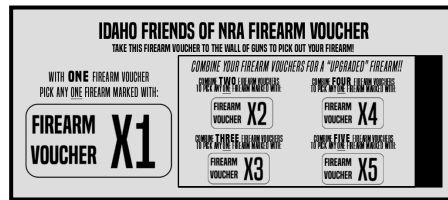

PLUS

- (16) FIREARM VOUCHERS
  - (16) LOCKED & LOADED CARDS
  - (4) NATIONAL SPONSOR CREDITS*
  - (40) GOLD BONUS TABLE RAFFLE TICKETS
  *SEE LINK OR QR CODE BELOW FOR SPONSOR OPTIONS

$6,000 DIAMONDTABLE: INCLUDES:

1. YOUR CHOICE OF **8** TABLE PREMIUMS
   - (8) EVENT ENTRY TICKETS
   - (16) $100 RAFFLE VOUCHERS
   - (32) GOLD BONUS TABLE RAFFLE TICKETS

$3,000 PLATINUMTABLE: INCLUDES:

1. YOUR CHOICE OF **4** TABLE PREMIUMS
   - (8) EVENT ENTRY TICKETS
   - (8) $100 RAFFLE VOUCHERS
   - (16) GOLD BONUS TABLE RAFFLE TICKETS

$2,000 GOLDTABLE: INCLUDES:

1. YOUR CHOICE OF **2** TABLE PREMIUMS
   - (8) EVENT ENTRY TICKETS
   - (8) $100 RAFFLE VOUCHERS
   - (8) GOLD BONUS TABLE RAFFLE TICKETS

$1,600 SILVERTABLE: INCLUDES:

1. YOUR CHOICE OF **1** TABLE PREMIUM
   - (8) EVENT ENTRY TICKETS
   - (8) $100 RAFFLE VOUCHERS
   - (4) GOLD BONUS TABLE RAFFLE TICKETS

$1,600 DIAMONDCOUPLE: INCLUDES:

1. YOUR CHOICE OF **2** TABLE PREMIUMS
   - (2) EVENT ENTRY TICKETS
   - (4) $100 RAFFLE VOUCHERS
   - (8) GOLD BONUS TABLE RAFFLE TICKETS

$800 DIAMONDSINGLE: INCLUDES:

1. YOUR CHOICE OF **1** TABLE PREMIUM
   - (1) EVENT ENTRY TICKET
   - (2) $100 RAFFLE VOUCHERS
   - (4) GOLD BONUS TABLE RAFFLE TICKETS

$1,200 FULL TABLE: INCLUDES:

- (8) EVENT ENTRY TICKETS
  - (4) $100 RAFFLE VOUCHERS
  - (4) GOLD BONUS TABLE RAFFLE TICKETS

$200 COUPLES PACKAGE: INCLUDES:

- (2) EVENT ENTRY TICKETS
  - (1) $100 RAFFLE VOUCHER

OPEN SEATING

$75 Single Event ENTRY TICKET

Table Premium Options

ONE Idaho Friends of NRA Firearm Voucher

-- OR --